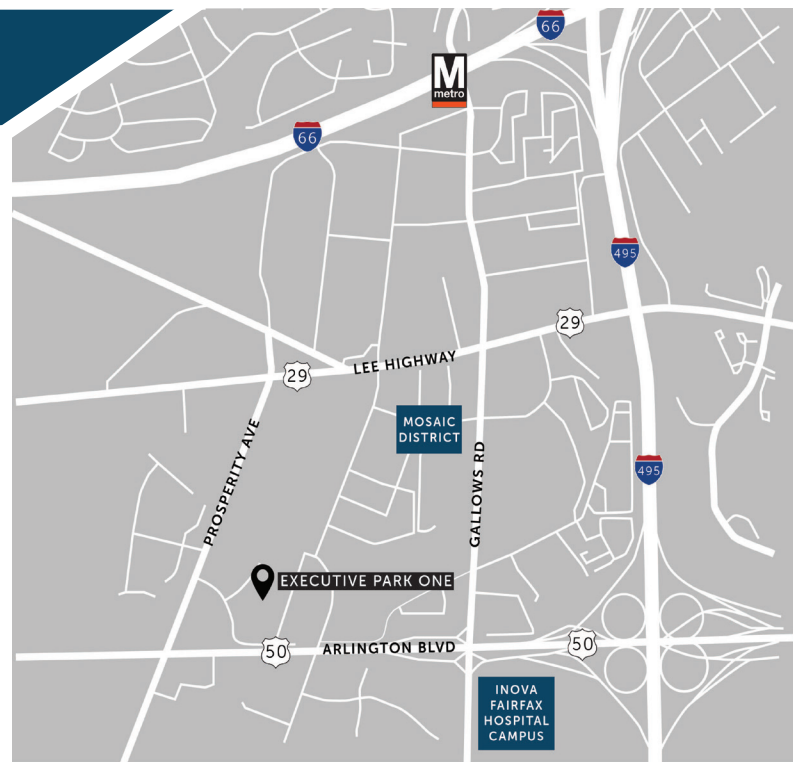

EXECUTIVE PARK ONE

— 3025 HAMAKER COURT —

PREMIER
MEDICAL BUILDING

THE LOCATION

- ✓ Located one mile from Inova Fairfax Campus and minutes from Dunn Loring-Merrifield Metro
- ✓ Walking distance to Mosaic District shops, restaurants and hotels
- ✓ Easy access to I-495, I-66, Arlington Boulevard (Route 50) and Lee Highway (Route 29)

THE PROPERTY

- ✓ 5-story, 66,000SF medical/office building in Fairfax, Virginia
- ✓ Recently renovated common areas and new elevators
- ✓ Ample free surface parking
- ✓ On-site engineer

PEOPLE FIRST.

FOR MORE INFORMATION