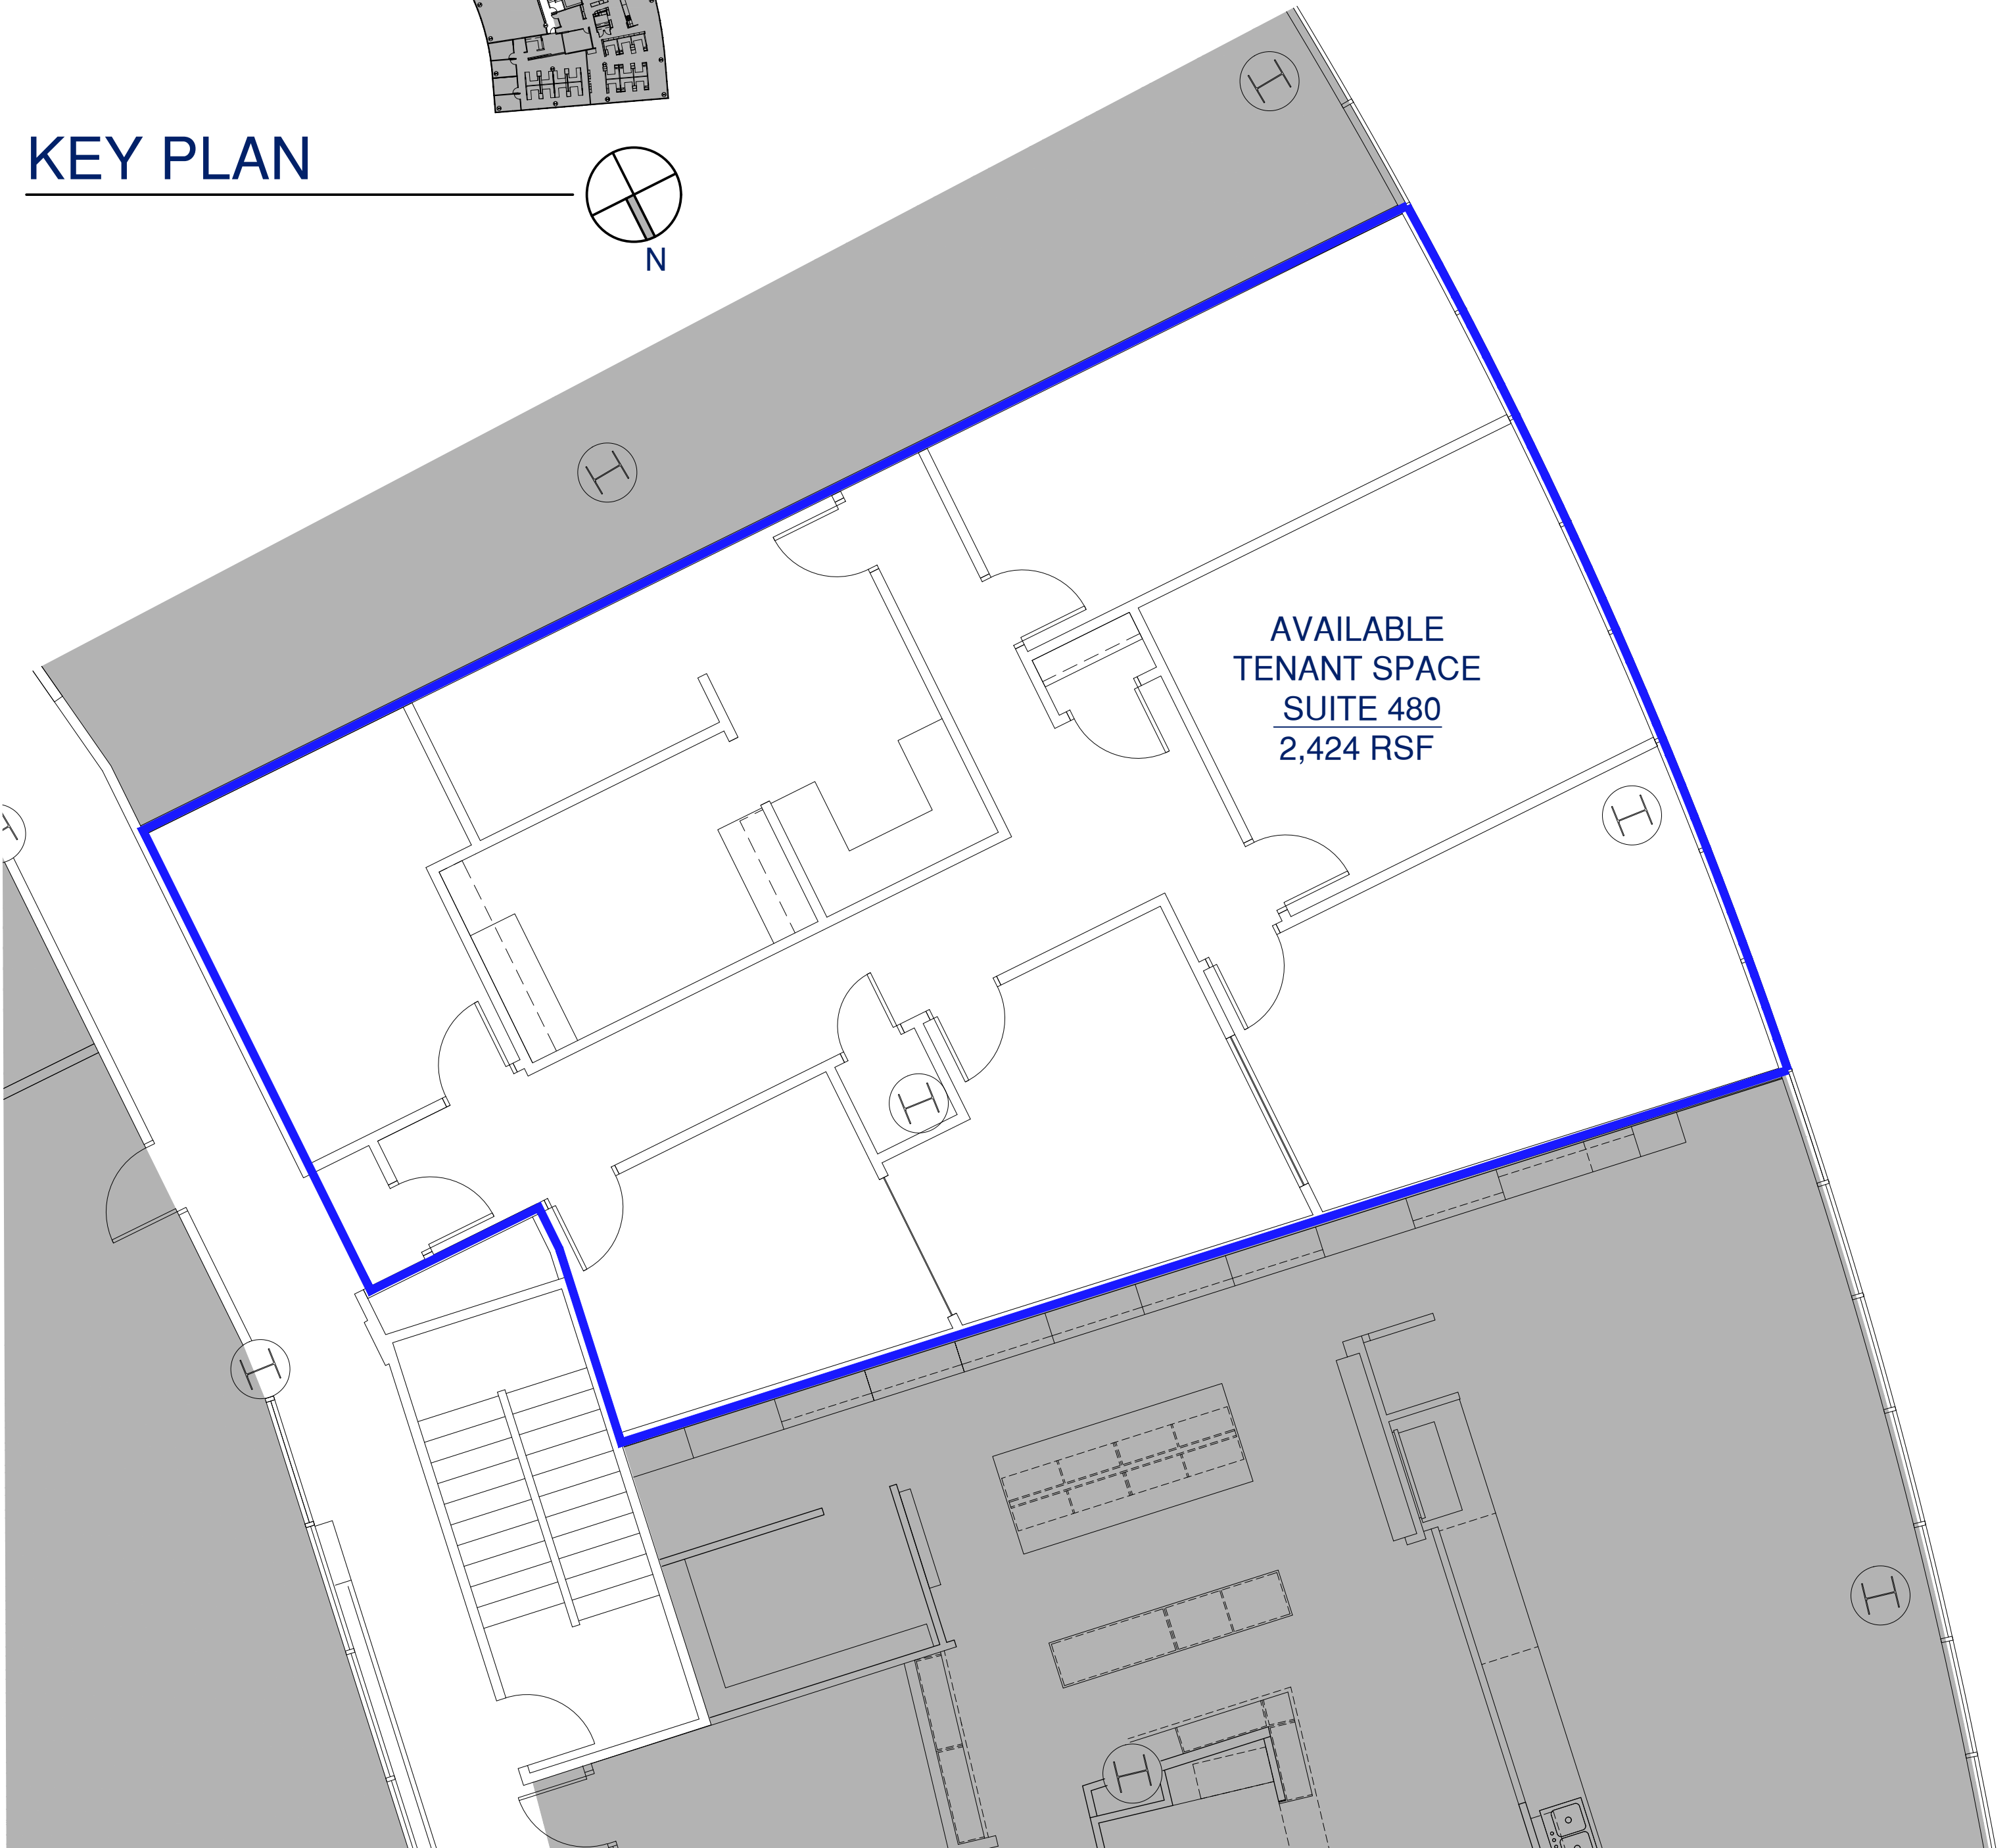

KEY PLAN

World Trade Center 4th Floor Suite 480

N.T.S.

101 W. Main Street Norfolk, Virginia

October 29, 2021

ARCHITECTURE
INTERIOR DESIGN