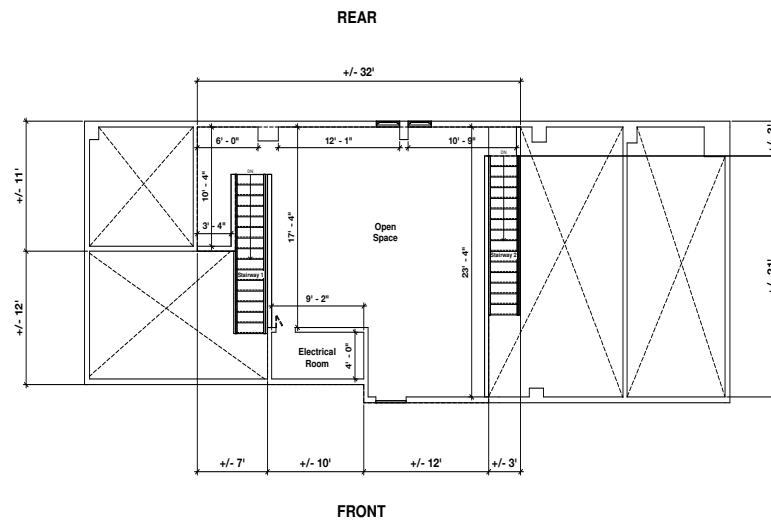

Suite 203 & 206

1,994 RSF

1413 S. Howard Avenue,
Tampa, FL 33606

*Mezzanine accessed via stairs
within the Premises

Suite 203 & 206 - 1,994 RSF

Contact:

Kristin Kenney
Vice President
813 273 8483
kristin.kenney@cbre.com