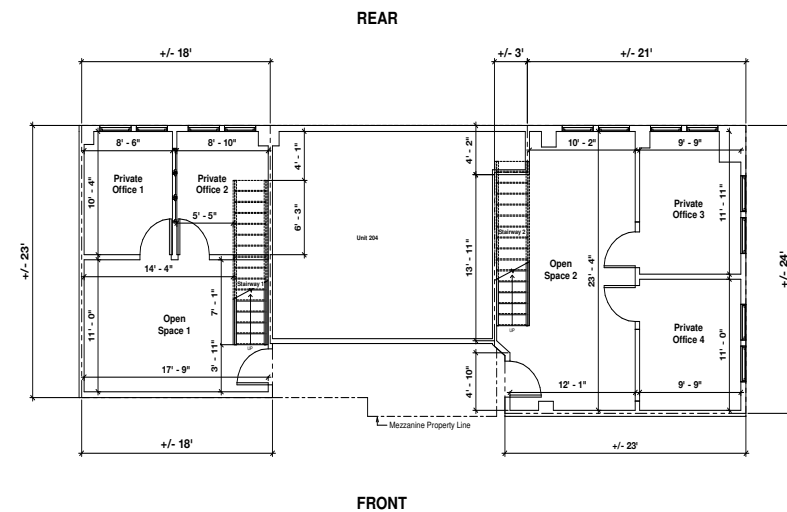

Suite 203 & 206

1,994 RSF

1413 S. Howard Avenue,
Tampa, FL 33606

*Mezzanine accessed via stairs
within the Premises

Suite 203 & 206 - 1,994 RSF

Contact:

Kristin Kenney
Vice President
813 273 8483
kristin.kenney@cbre.com