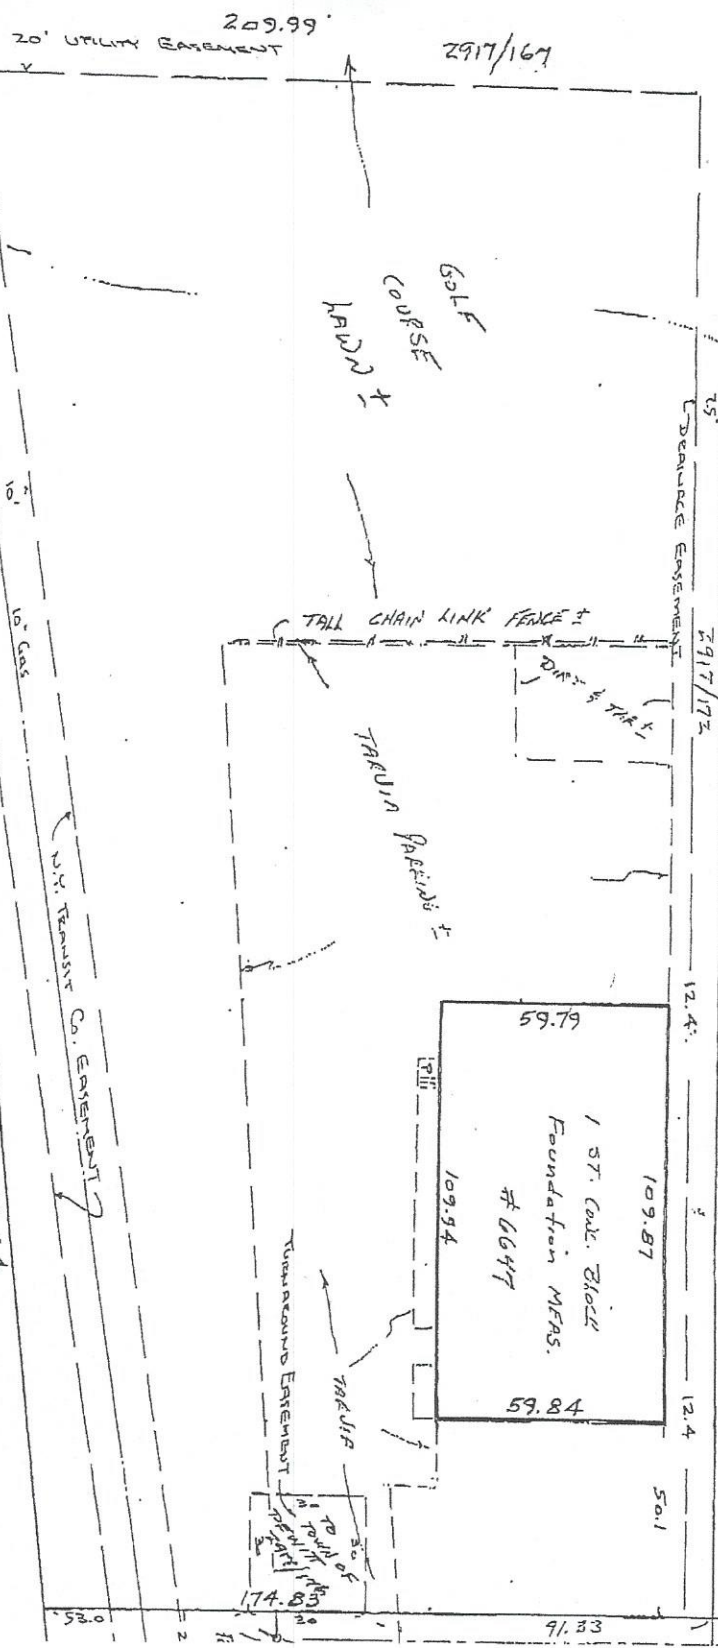

(Parceled w/ c.l. lot 2, Sec A, Baseline Co. Corp. Cont.)  
 N. 86° 37' 20" E → 444.75  
 GOLF COURSE LAYOUT 1

FOR CONVEYANCE AND/OR MORTGAGE PURPOSES OCCURRING  
 WITHIN ONE YEAR OF THE LATEST CERTIFICATION DATE ONLY.

PART LOT 21 - TOWN OF DEWITT

ONONDAGA CO., NY.

Scale 1" = 40'  
 Sept. 24, 1981

COTTRELL LAND SURVEY  
 MANLIUS, N.Y.

"NO CHANGE" AFFIDAVITS ISSUED ON THIS MAP VC  
 INFRINGE ON COPYRIGHT AND REPRESENT UNLICE