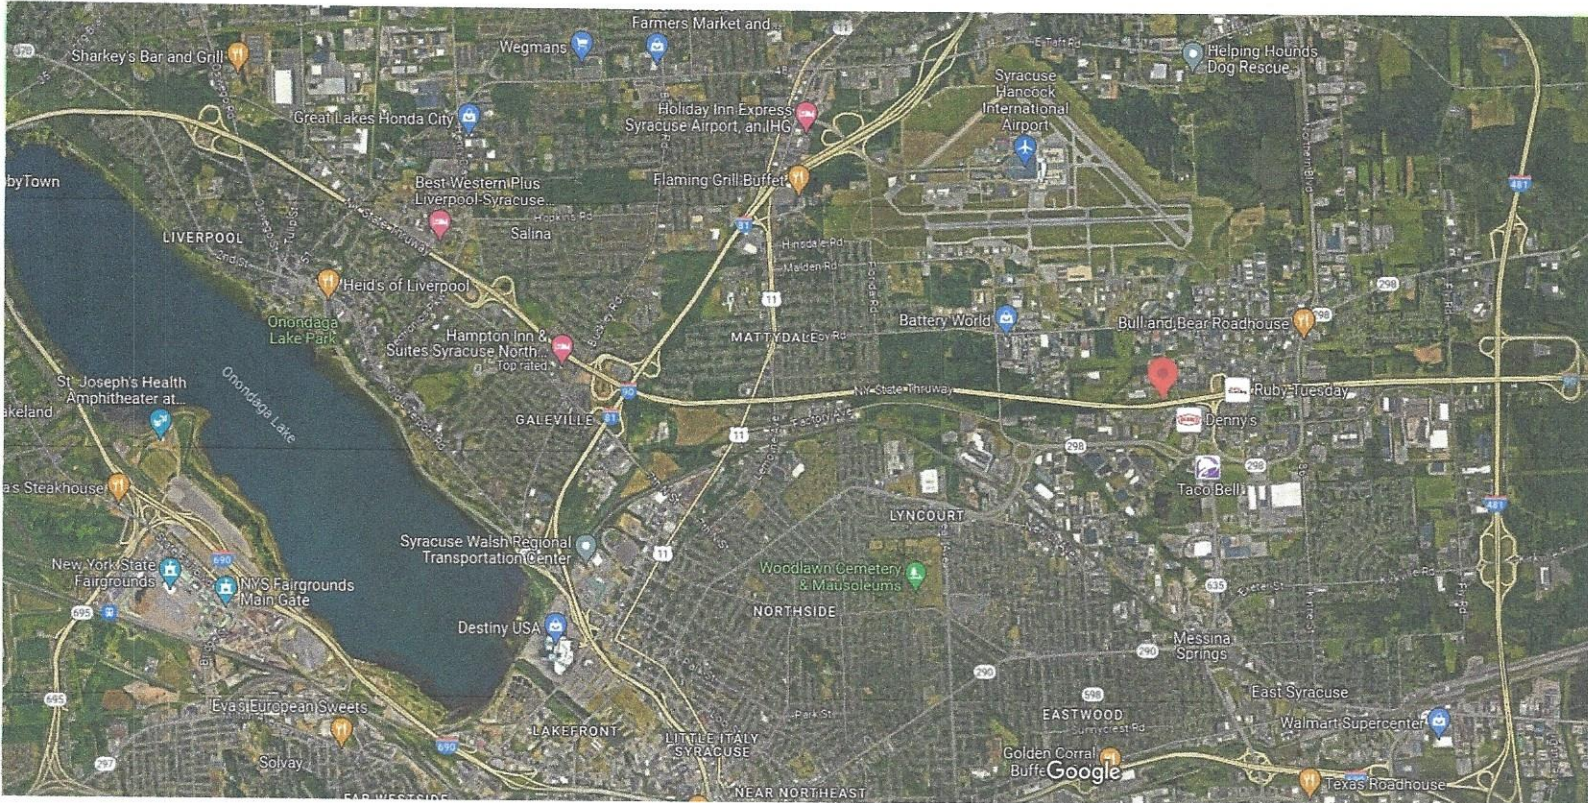

PART LOT 21 - TOWN OF DEWITT

ONONDAGA CO., NY.

Scale 1" = 40'  
 Sept. 24, 1981

COTTRELL LAND SURVEY  
 MANLIUS, N.Y.

"NO CHANGE" AFFIDAVITS ISSUED ON THIS MAP VC  
 INFRINGE ON COPYRIGHT AND REPRESENT UNLICE

Imagery ©2023 Google, Imagery ©2023 Airbus, CNES / Airbus, Landsat / Copernicus, Maxar Technologies, New York GIS, USDA/FPAC/GEO, Map data ©2023 Google 2000 ft