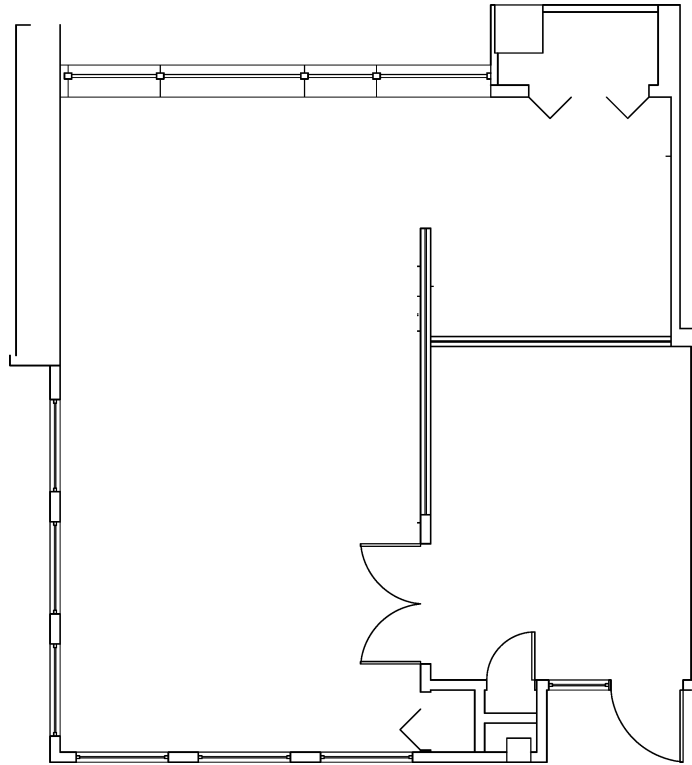

GREGG JORDAN & ASSOCIATES

1330 CENTRE STREET
NEWTON CENTER, MA 02459
TEL.: (617) 527-1800

*1320 CENTRE STREET, NEWTON CENTER, MA
SECOND FLOOR, SUITE #200*

*SCALE: 1/8" = 1'-0"
10/04*