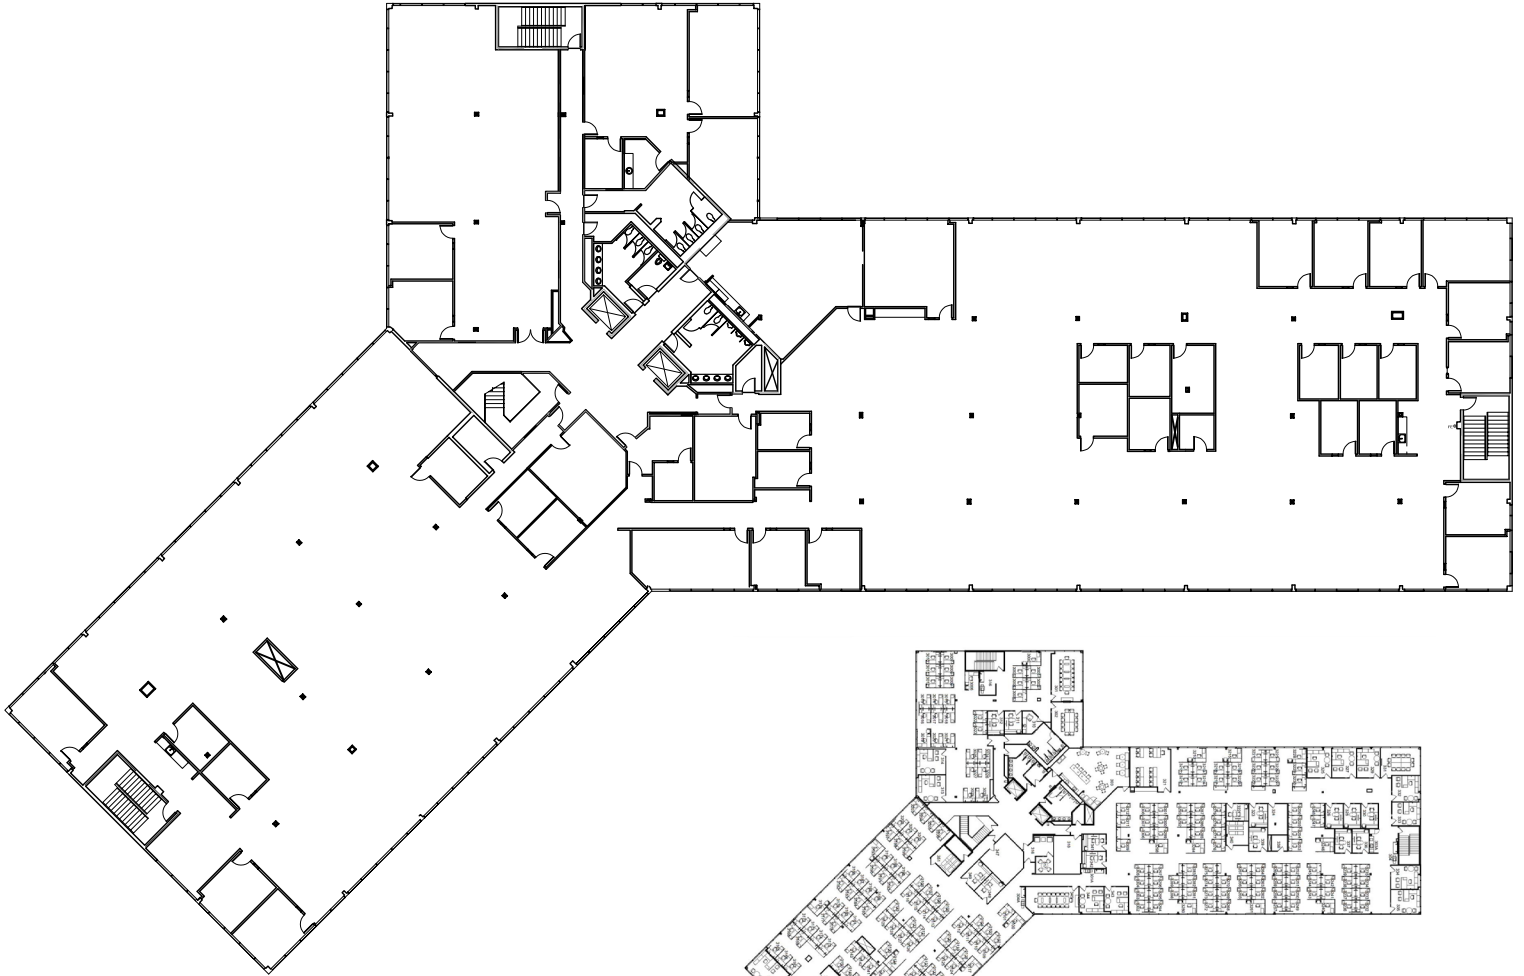

Third Floor 37,924 RSF

Sunforest I
5130 Sunforest Drive
Tampa, FL 33634

Representative Furniture Plan

- * 218 workstations
- * employee lockers
- * breakroom
- * private offices
- * huddle rooms
- * conference rooms