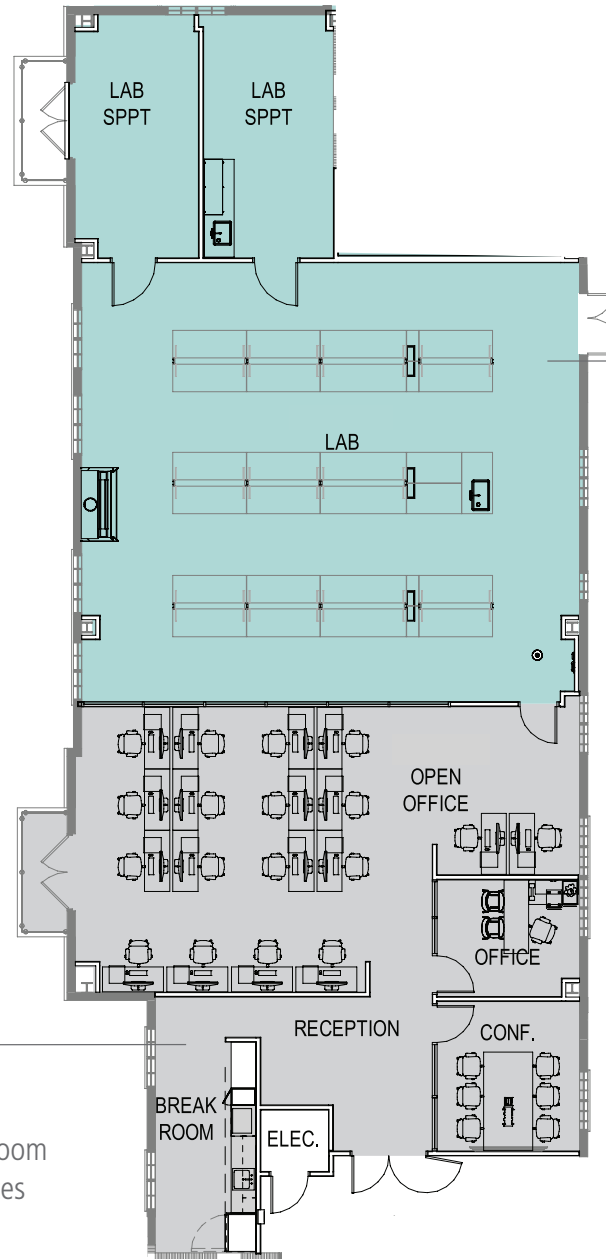

Michelle Westoby
+1 858 410 1190
michelle.westoby@jll.com
RE license #01377091

PHASE3
— REAL ESTATE PARTNERS —

 **BainCapital**
REAL ESTATE

12250 EL CAMINO REAL

Third Floor TURN-KEY plan

Suite 360

± 4,900 RSF

Virtual Tour

Lab

- 3 Benches
- 2 Lab Support Rooms
- 1 Lab Support Sink
- 1 6Ft Fume Hood
- 1 Emergency Shower

Office (Turn-Key)

- 18 Workstations
- 1 Private Office
- (1) 6 Person Conference Room
- Break Room with Appliances

Lab
Office

Building Features:

- New Premier Spec Lab and Office Suites
- New Service Elevator
- New MEP Infrastructure Throughout
- New Backup Generator
- Shared Common Conference Spaces
- Shared Glass Wash and Autoclave
- Shared Shipping and Receiving Services