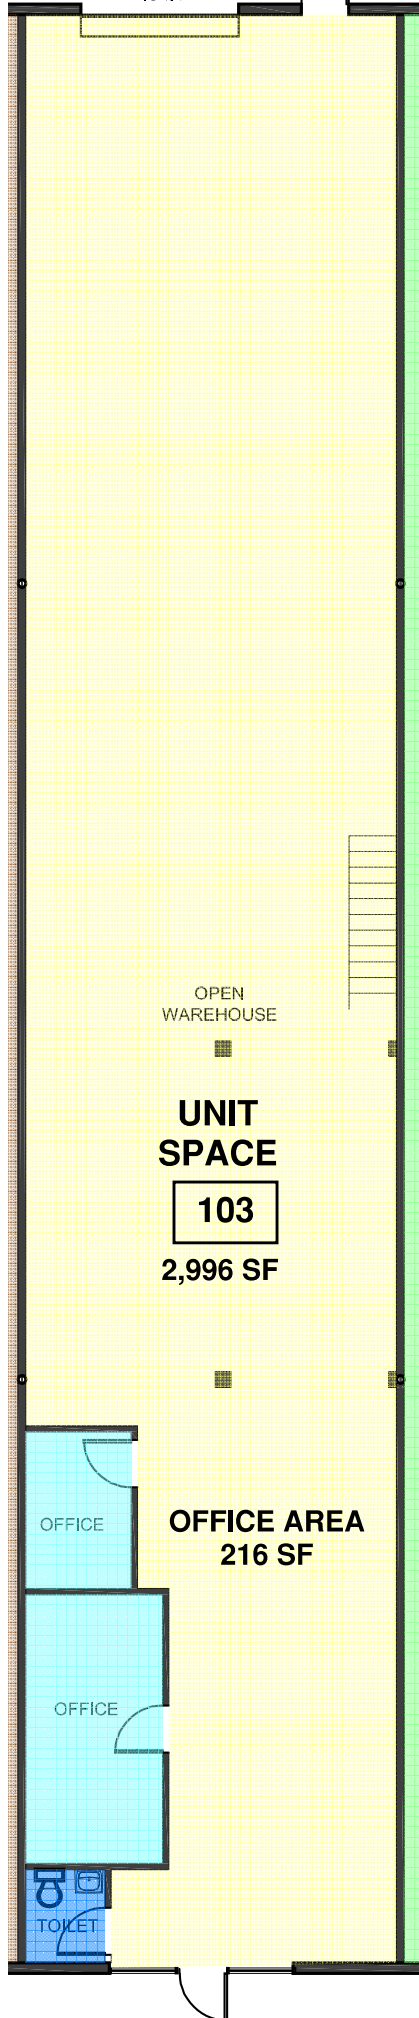

ROLL-UP  
10'14"

OPEN  
WAREHOUSE

**UNIT  
SPACE**

**103**

**2,996 SF**

OFFICE

**OFFICE AREA  
216 SF**

OFFICE

TOILET