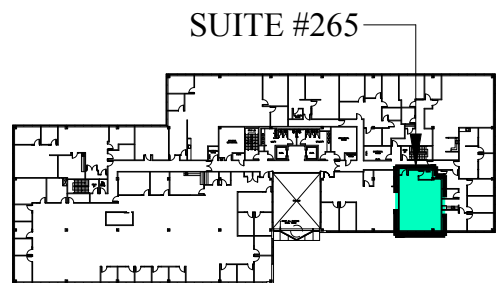

**1,040 RSF**  
**SUITE #265**

**1500 WEST PARK DRIVE**  
**WESTBOROUGH, MASSACHUSETTS**

C\_0318MP4

**SECOND FLOOR KEY PLAN**