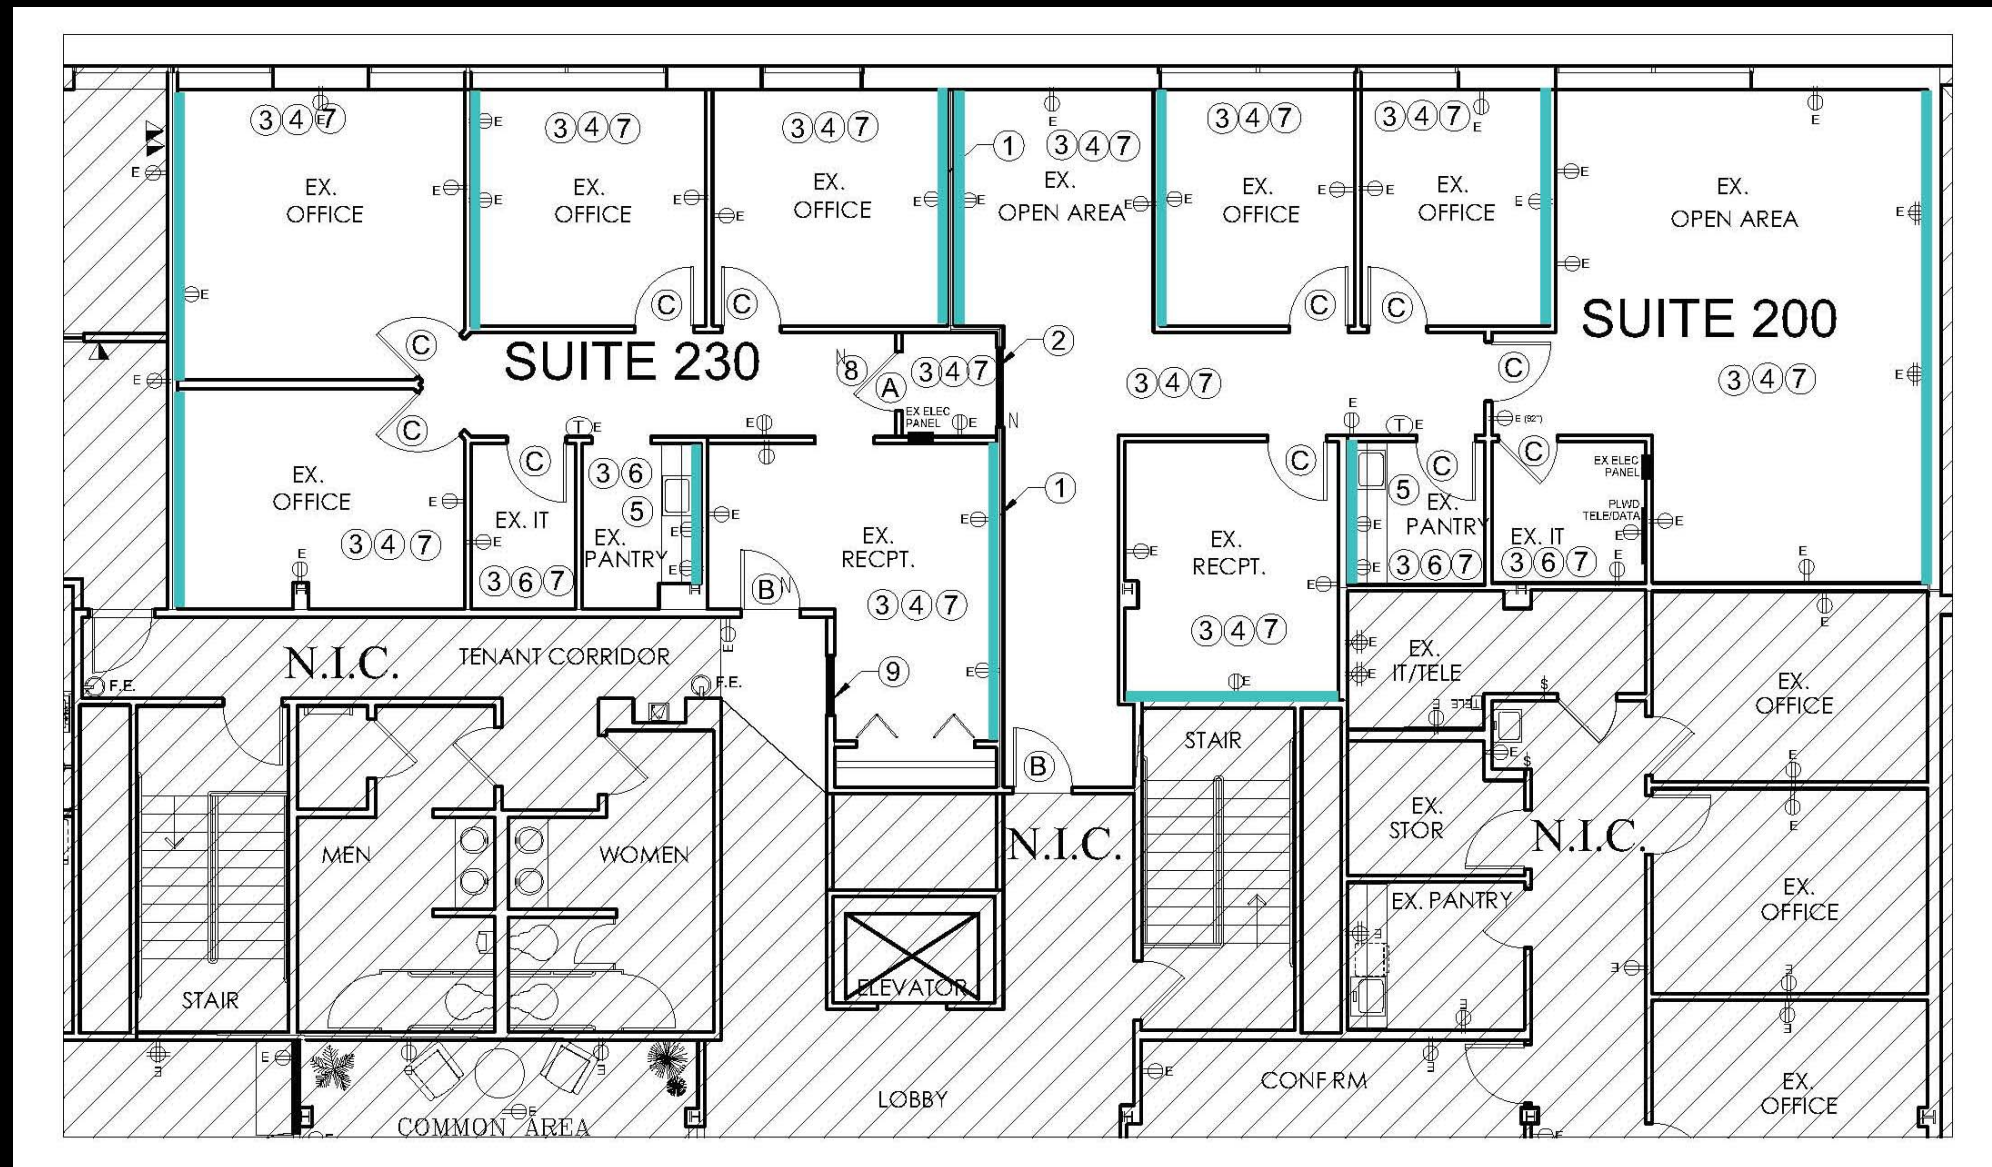

PL-1 P-LAM CABINET

PL-2 P-LAM COUNTERTOP

P-1 GENERAL WALL PAINT

P-2 ACCENT WALL PAINT

P-3 DOOR AND FRAME PAINT

VB-1 VINYL BASE

LVT-1 LUXERY VINYL TILE

CPT-1 CARPET

ACCENT WALL LOCATIONS

FINISH SCHEDULE						
TAG	MATERIAL	MANUFACTURER/PHONE	PATTERN/STYLE	COLOR/FINISH	SIZE	INSTALLATION METHOD/NOTES
CPT-1	CARPET 1	SHAW CONTRACT Melinda McLaughlin (301) 529-2926	ENERGIZE TILE 5T458	57518 SKILL	24"x24"	THROUGHOUT, ASHLAR INSTALLATION
LVT-1	LUXURY VINYL TILE 1	SHAW CONTRACT Melinda McLaughlin (301) 529-2926	TERRACE 4108V 2.5MM	08525 HERON	11.81"x23.6"	PANTRY AND IT ROOM, STAGGER INSTALLATION
VB-1	VINYL BASE 1	JOHNSONITE	TRADITIONAL WALL BASE	48 GREY	4" ROLL COVE	THROUGHOUT
PL-1	PLASTIC LAMINATE 1	WILSONART	4830K-18	SATIN STAINLESS		VERTICAL GRAIN, CABINETS
PL-2	PLASTIC LAMINATE 2	WILSONART	5037-38	ANZIO MARBLE		COUNTERTOPS
PT-1	PAINT 1	SHERWIN WILLIAMS	PROMAR 200 ZERO VOC	SW 7100 ARCADE WHITE / FLAT		GENERAL WALLS
PT-2	PAINT 2	SHERWIN WILLIAMS	PROMAR 200 ZERO VOC	SW 7611 TRANQUIL AQUA / FLAT		ACCENT WALLS
PT-3	PAINT 3	SHERWIN WILLIAMS	ZERO VOC	SW 7658 GRAY CLOUDS / SEMI GLOSS		DOORS AND DOOR FRAMES