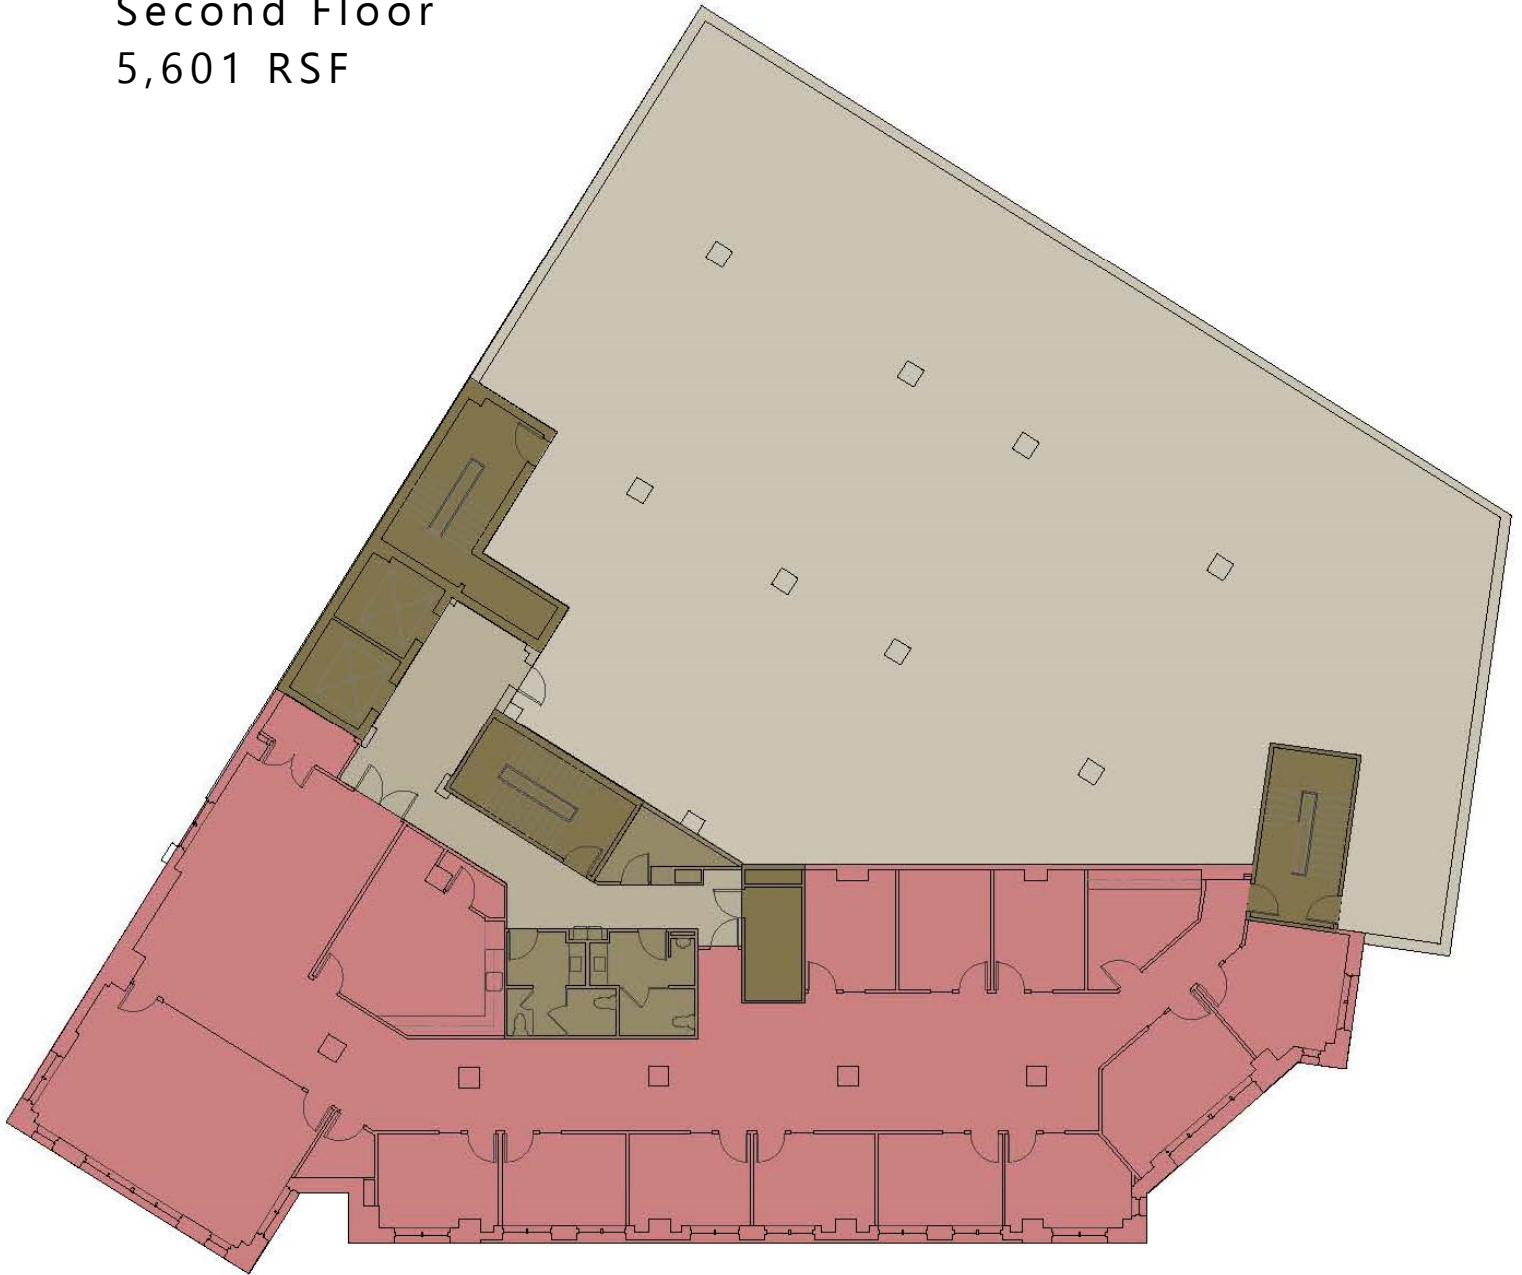

SPACE AVAILABLE

1650 King Street
Alexandria, VA

Second Floor

5,601 RSF

Available
Suite 200
5,601 RSF