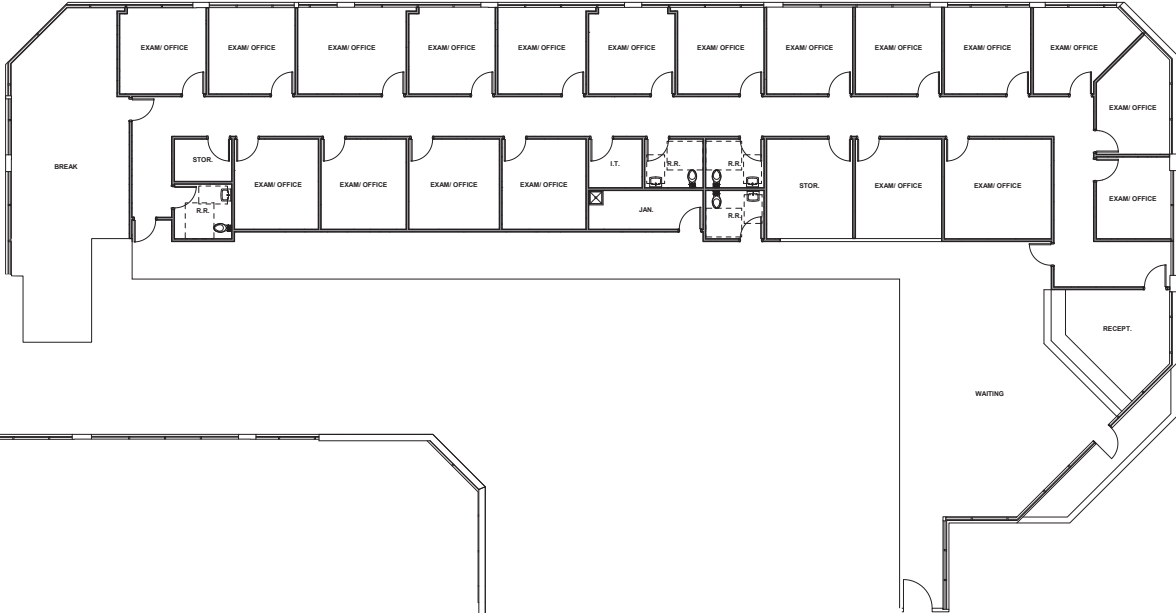

1020 29th Street

Full Fourth Floor | ±8,603 SF

OPTION 1

OPTION 2