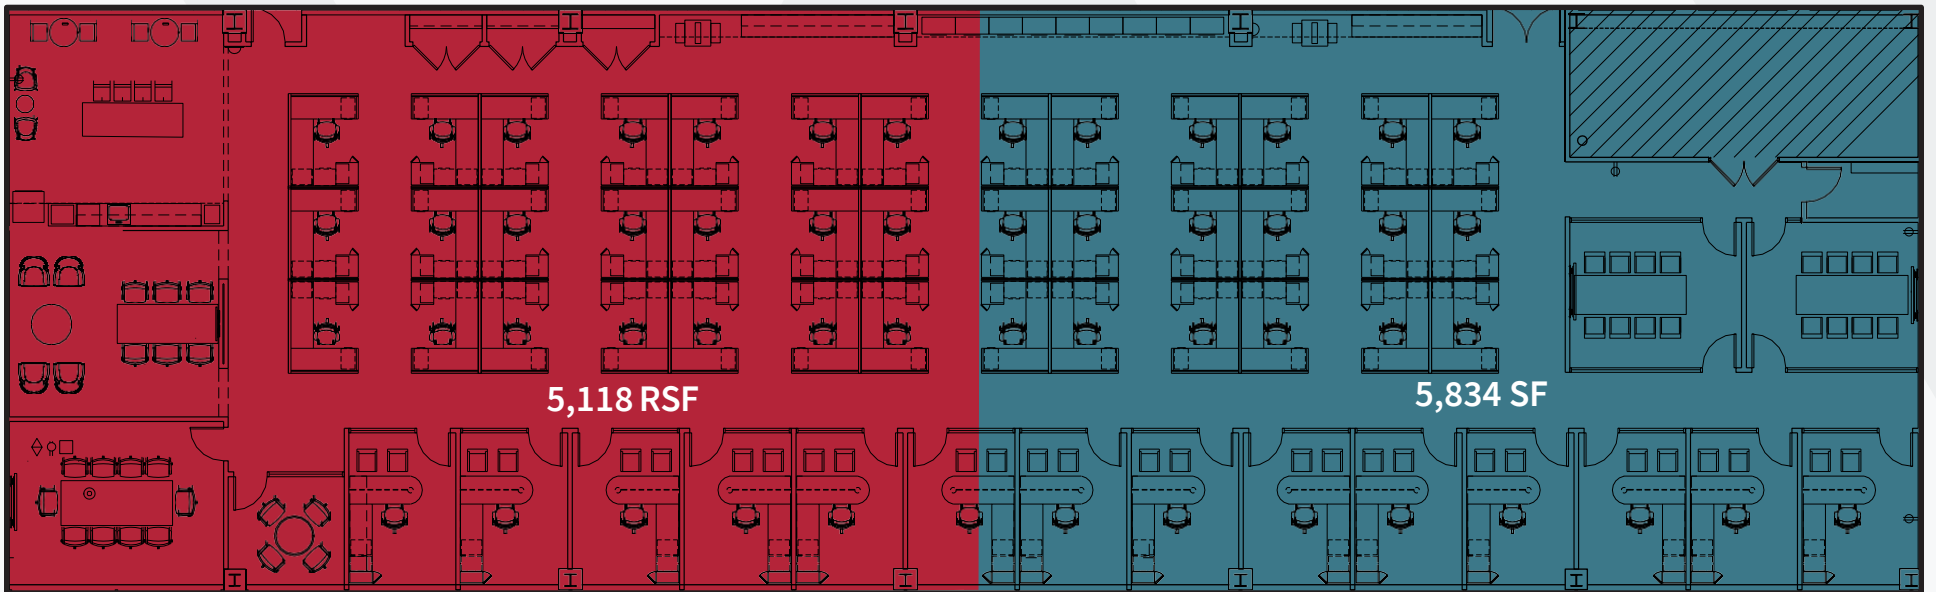

Applied
Corporate
Center

Key Plan

Demising Plans For The 2nd Floor 10,952 SF Suite