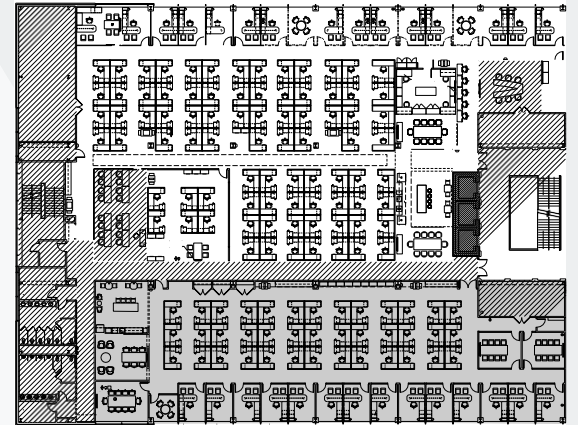

Applied
Corporate
Center

Key Plan

Demising Plans For The 2nd Floor 10,952 SF Suite