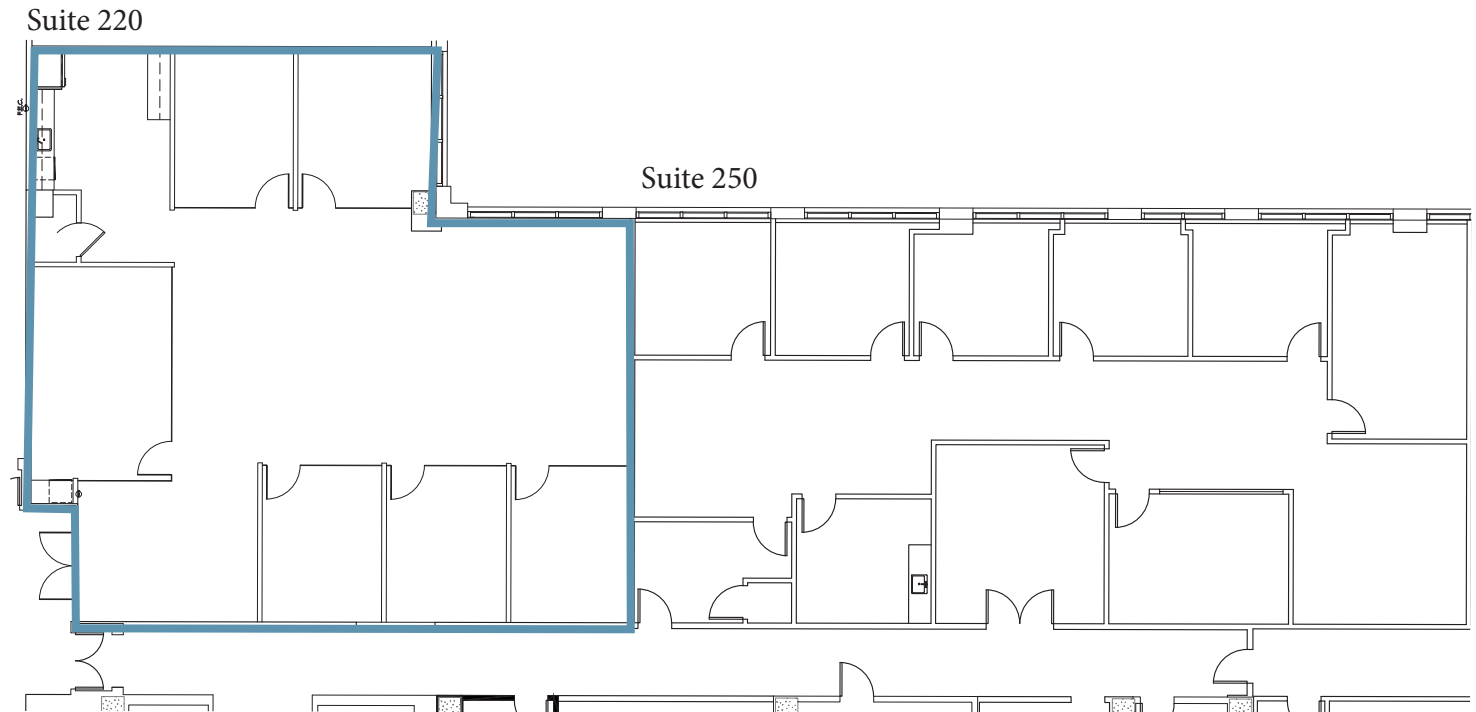

## Tower III 2nd Floor

Suite 220 - 2,925 SF  
Suite 250 - 3,249 SF  
6,174 SF

For more information,  
please contact:

John Criddle  
Executive Vice President  
T +1 561 283 5176  
john.criddle@cbre.com

Joseph Freitas  
Senior Vice President  
T +1 561 512 8844  
joe.freitas@cbre.com