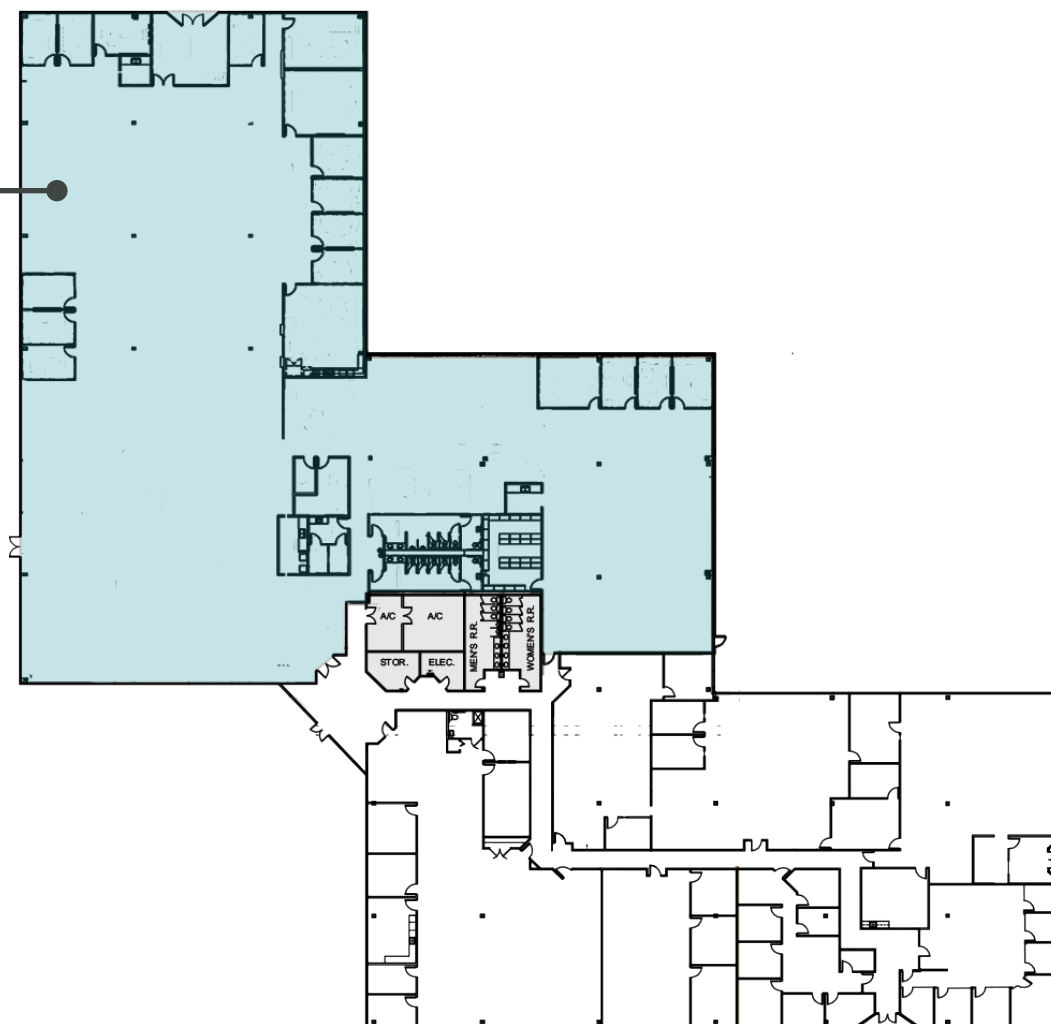

SPACE AVAILABLE

FLOOR PLAN - BUILDING D

Suite 150
29,845 SF

TAMPA INTERNATIONAL BUSINESS CENTER
5550 West Idlewild Ave
Tampa, FL 33634

No warranty or representation, expressed or implied, is made to the accuracy of information contained herein, and same is submitted subject to errors, change of price, rental or other conditions, withdrawal without notice, and to any special listing conditions imposed by our principals. PLANS NOT TO SCALE