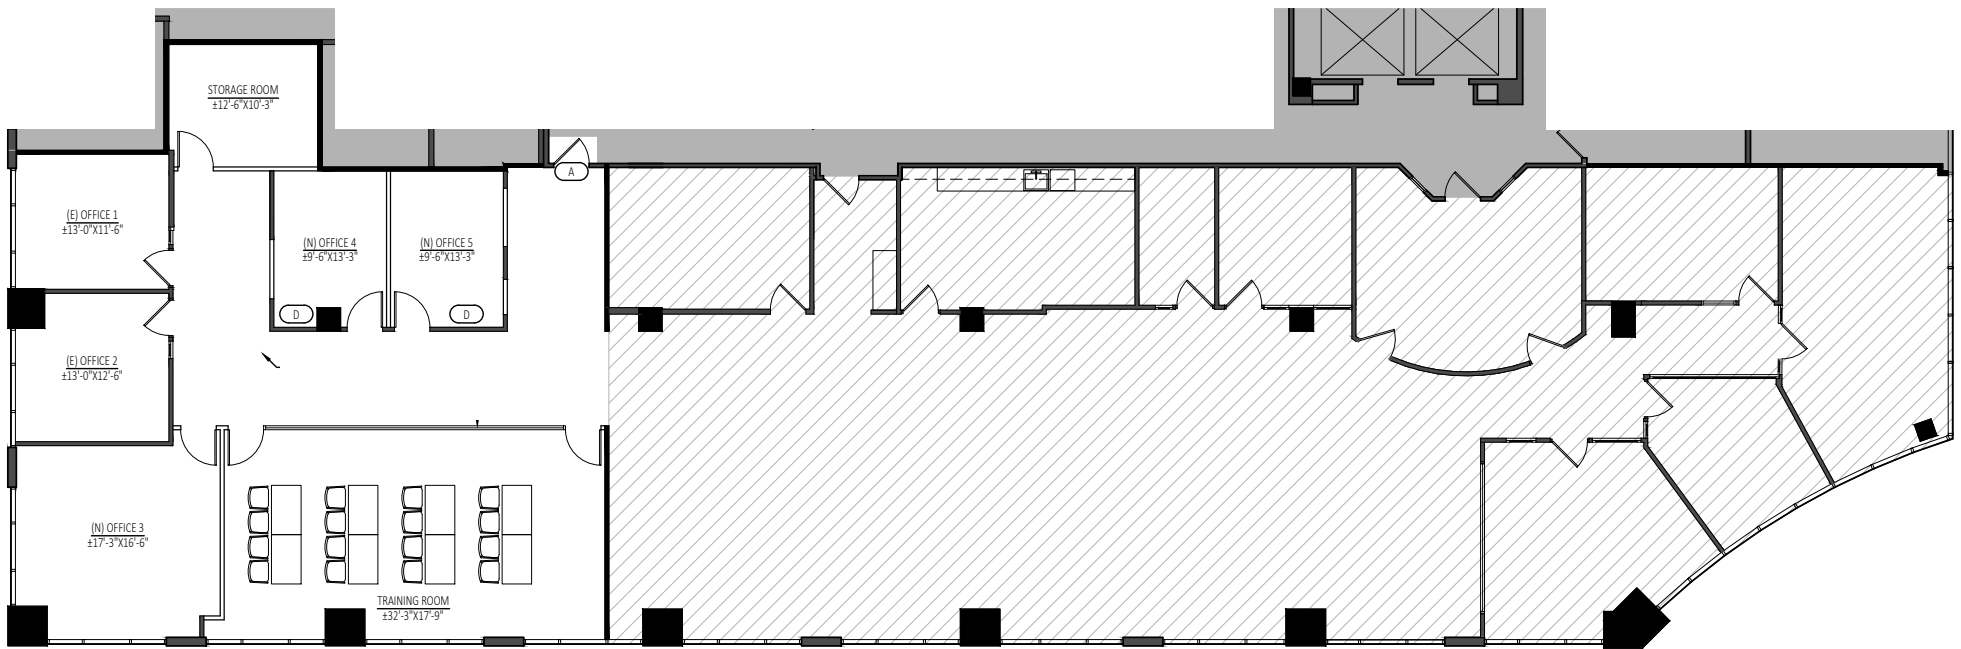

Creative Space
 Concrete Floors
 Exposed Ceilings
 Operable Windows
 Incredible Views
 Glass Conference
 Formal Reception
 Large Open Area
 Kitchen / Oasis

West Tower, 5th Floor
 Suite 500 – 7,813 RSF

100 W. Broadway Blvd., Long Beach, CA 90802
 Leasing Contact: Toliver Morris | 562.552.8874