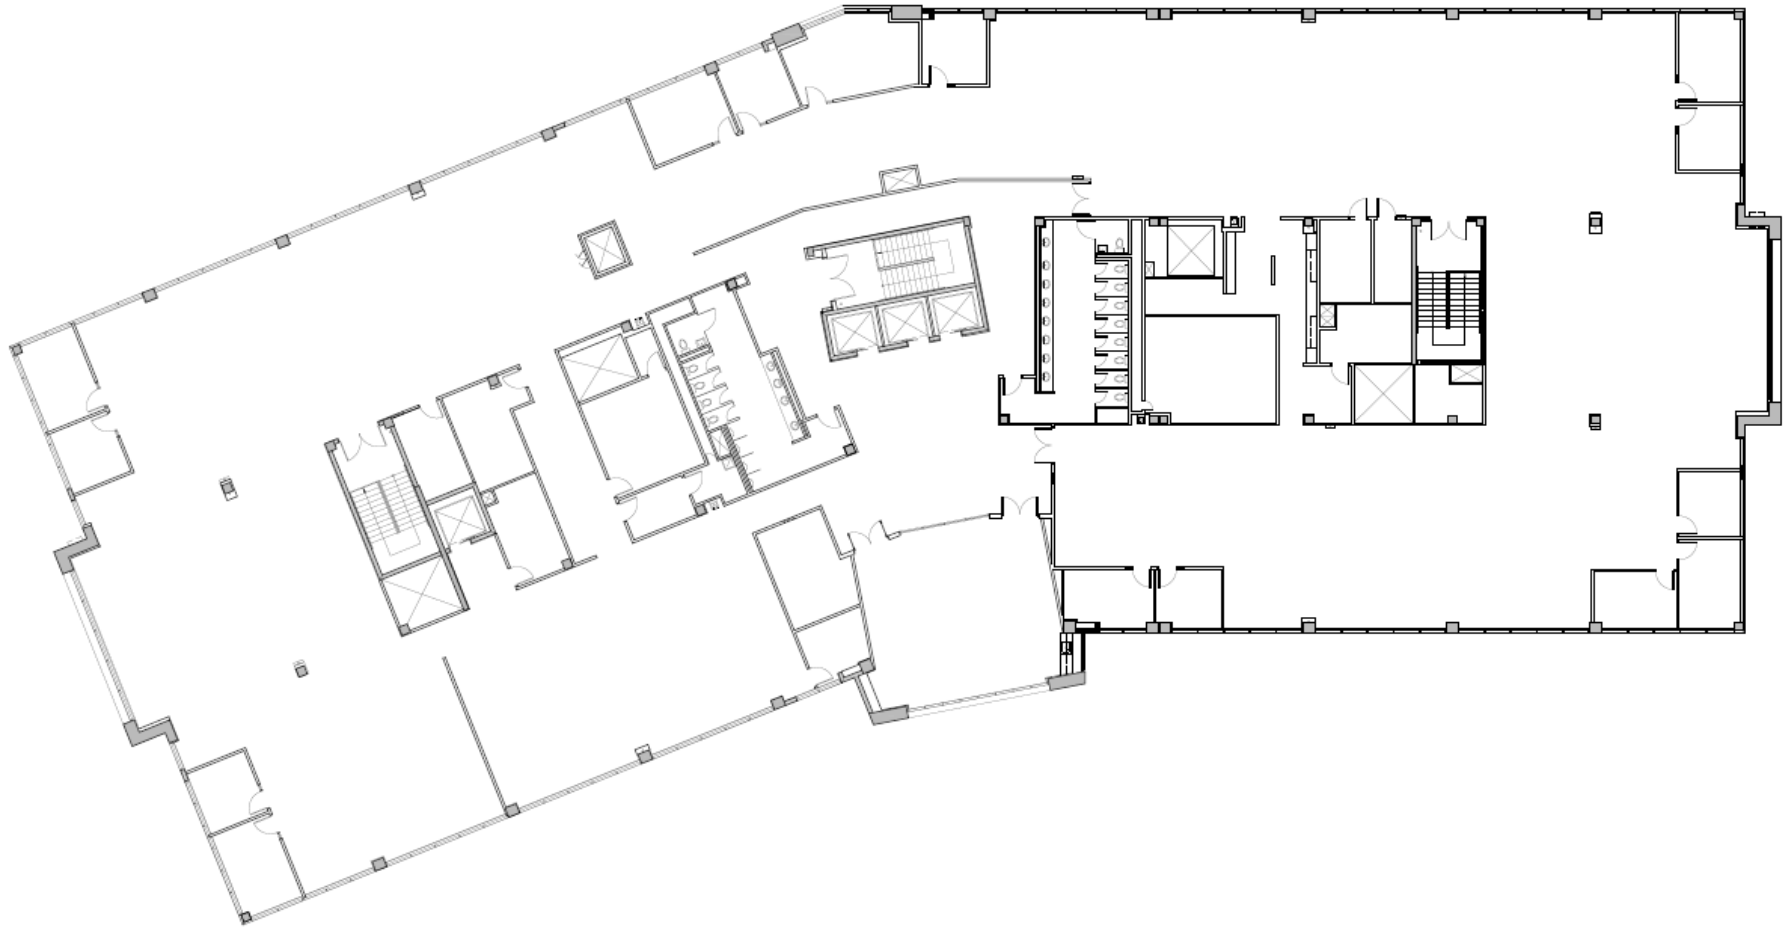

Plantation Corporate Center

4th Floor – 32,112 sf