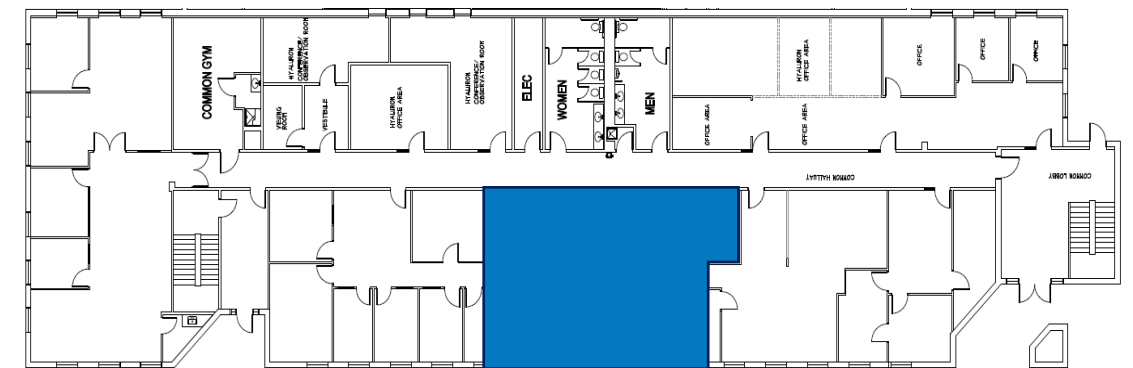

99 SOUTH BEDFORD

SUITE 102- 1,600 SF

**CLICK FOR
VIRTUAL
TOUR**

For more information visit www.burlingtoneastwest.com, or to schedule a tour visit or please contact:

Brooks Goodyear

781.249.5249

bgoodyear@rjkelly.com