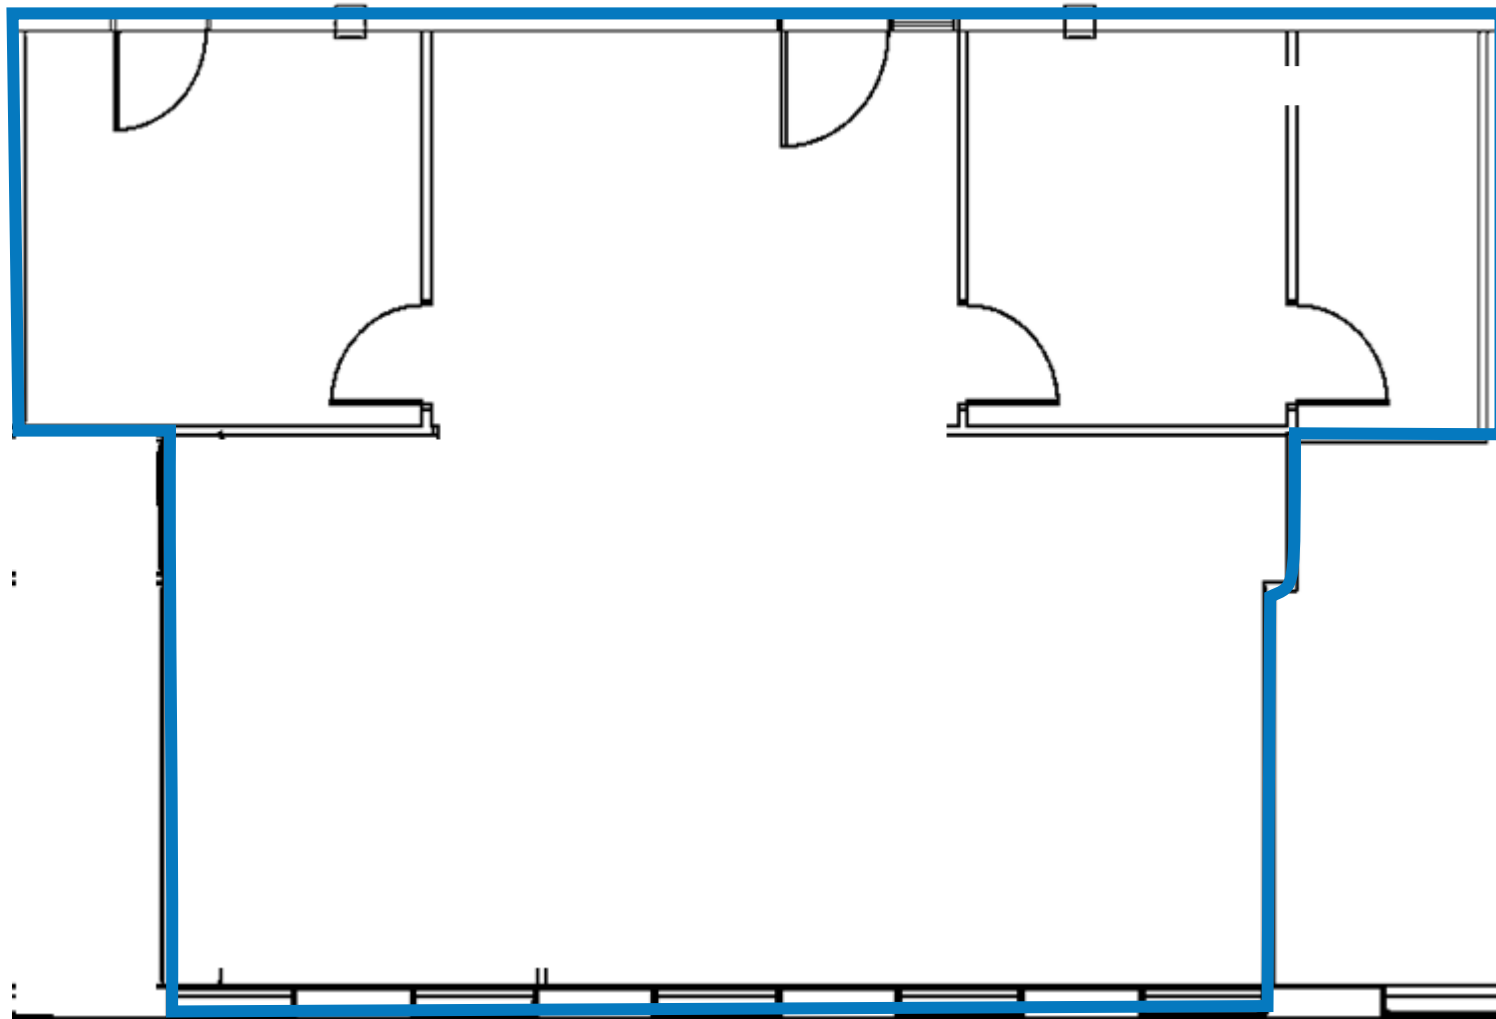

99 SOUTH BEDFORD

SUITE 102- 1,600 SF

**CLICK FOR
VIRTUAL
TOUR**

For more information visit www.burlingtoneastwest.com, or to schedule a tour visit or please contact:

Brooks Goodyear

781.249.5249

bgoodyear@rjkelly.com