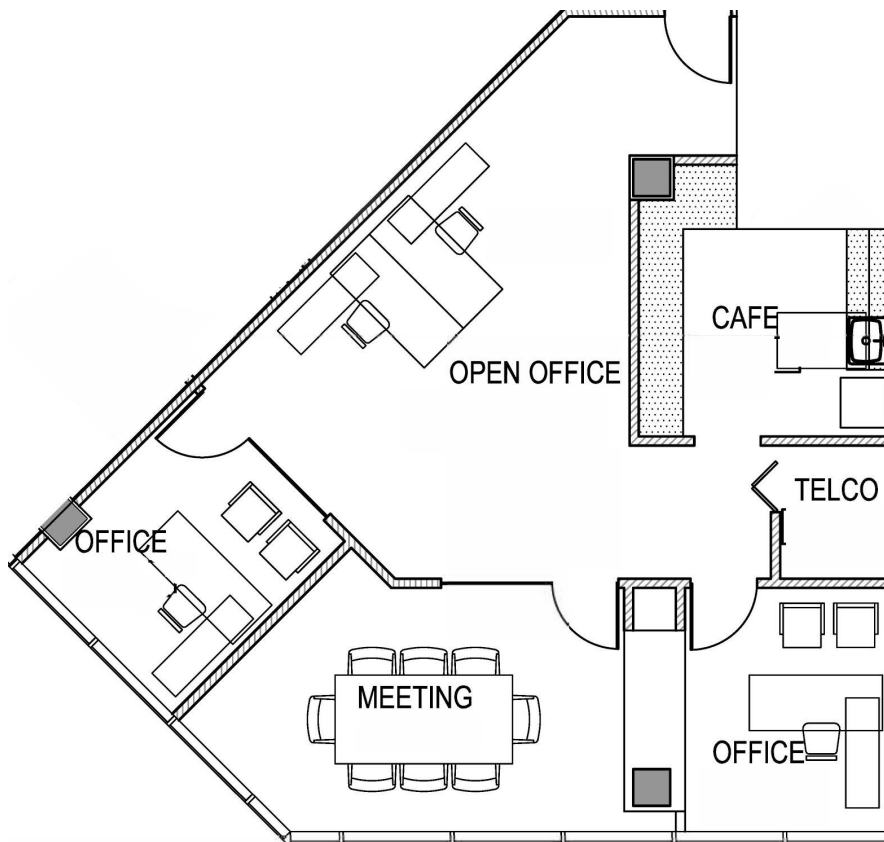

NORTHBRIDGE CENTRE

515 NORTH FLAGLER DRIVE | WEST PALM BEACH, FL 33401

Suite 404 | 1,323 RSF

For More Information

Kevin Probel
Senior Managing Director
+1 561 676 2131
kevin.probel@jll.com

Kevin McCarthy
Senior Managing Director
+1 561 292 2668
kevin.mccarthy@jll.com