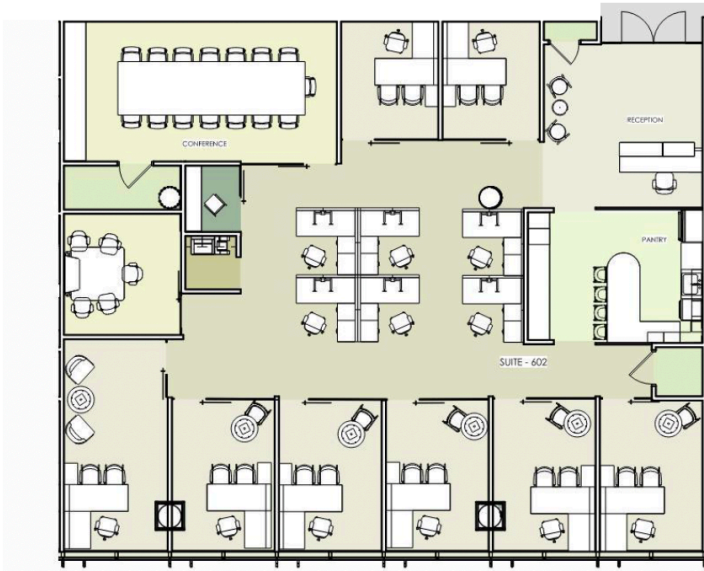

Suite 602
3,884 RSF

- 6 WORKSTATIONS
- 8 OFFICES (6 WINDOWED)
- 1 HUDDLE ROOM
- 1 CONFERENCE

WINDOWLINE
6th Street