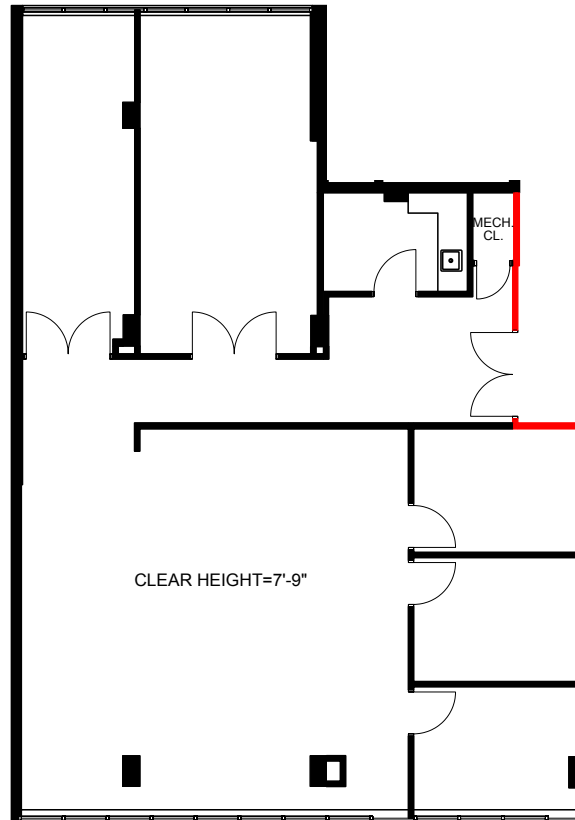

7th Floor

Suite 724 — 2,434 RSF

For leasing information, please contact:

Juan Marin

JUAN.MARIN@BLANCACRE.COM
786.498.4422

Christina Stine Jolley

CHRISTINA.JOLLEY@BLANCACRE.COM
954.395.2112

BLANCA COMMERCIAL REAL ESTATE, INC.
LICENSED REAL ESTATE BROKER
BLANCACRE.COM