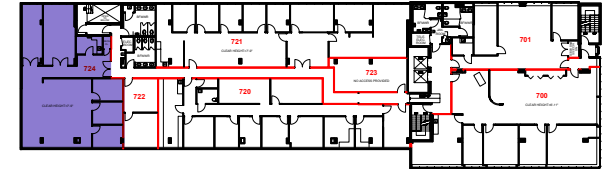

7th Floor

Suite 724 — 2,434 RSF

For leasing information, please contact:

Juan Marin

JUAN.MARIN@BLANCACRE.COM
786.498.4422

Christina Stine Jolley

CHRISTINA.JOLLEY@BLANCACRE.COM
954.395.2112

BLANCA COMMERCIAL REAL ESTATE, INC.
LICENSED REAL ESTATE BROKER
BLANCACRE.COM