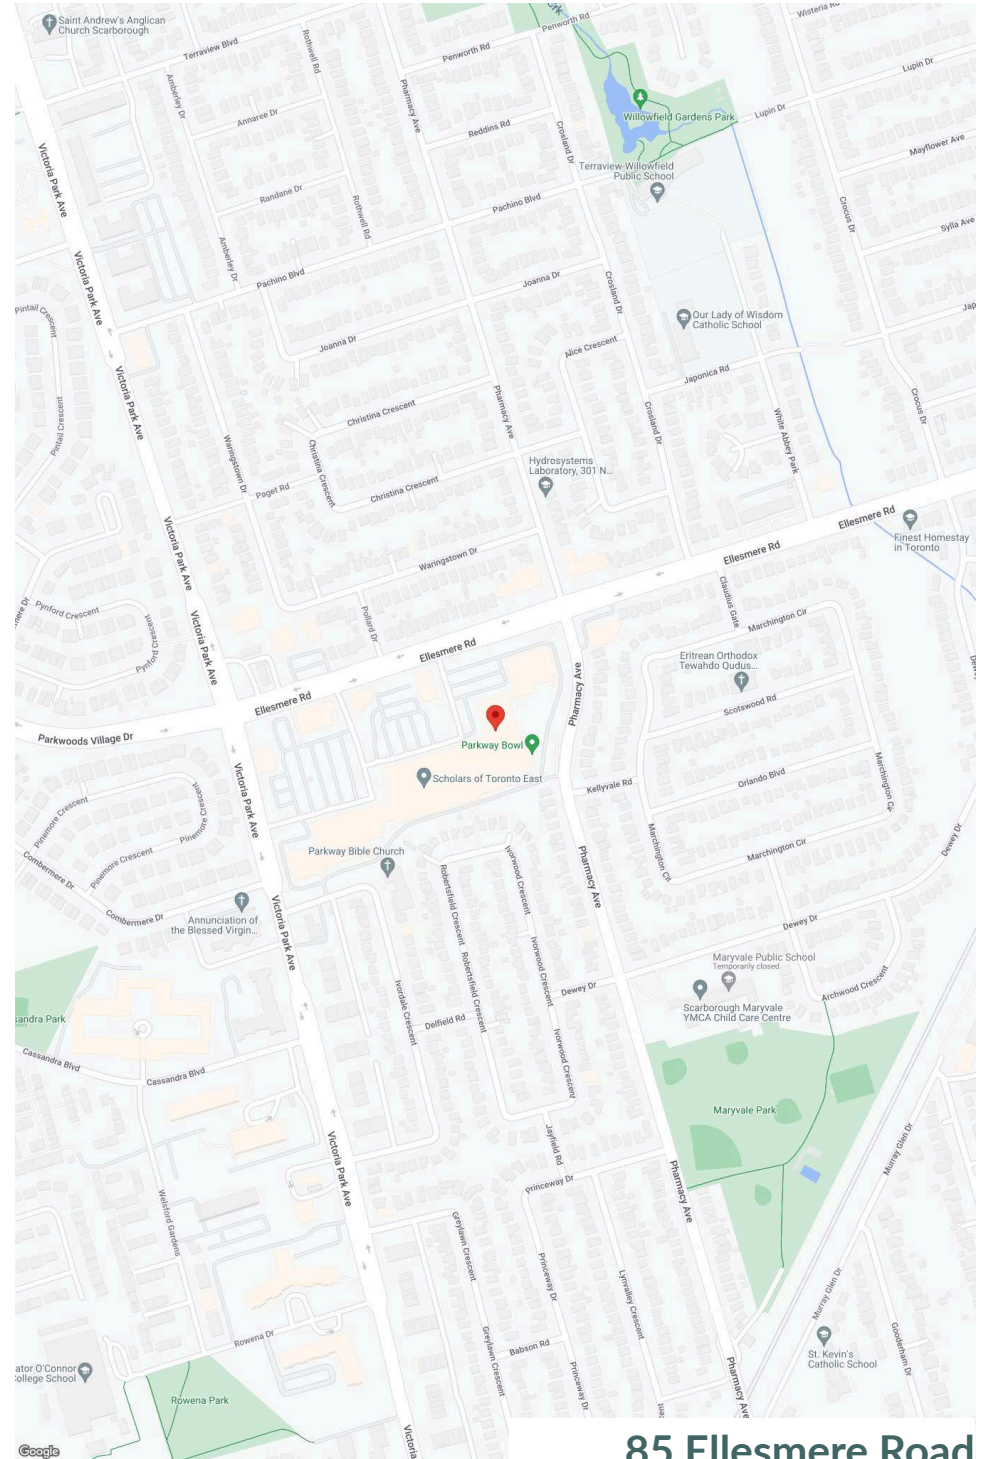

Parkway Mall

Toronto, ON

sf: 244,552

Ideally located at the busy Victoria Park and Ellesmere intersection, on the east side of Toronto, is First Capital's Parkway Mall. Featuring a strong tenant mix of over 95 retailers, Parkway Mall acts as a neighbourhood shopping destination for Scarborough residents.

In 2019, this 300,000 sf enclosed centre completed a major redevelopment, giving it a refreshed look and feel to better serve the Scarborough community. With over 130,000 households and a population density of over 353,000 in a 5km radius, this retail centre is perfectly positioned to service the well-established households surrounding it.

Availability: 227 - 4,996 sf

85 Ellesmere Road