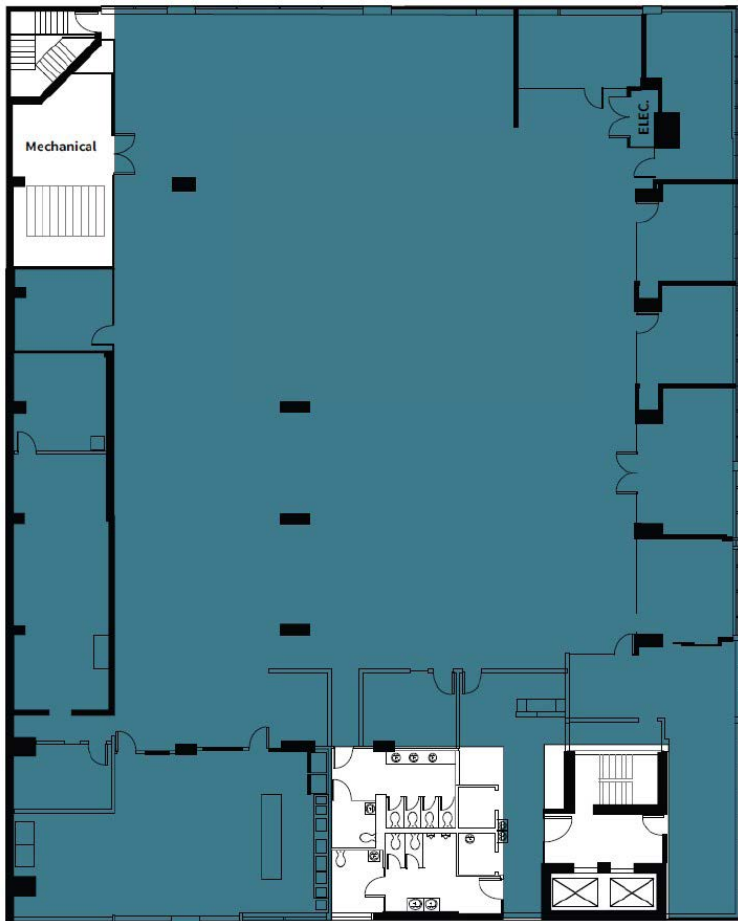

10th Floor

10TH FLOOR, 19,455 SF
Virtual Tour

CBRE Team:

JOHN CRIDDLE

1 561 283 5176

john.criddle@cbre.com

JOE FREITAS

1 561 512 8844