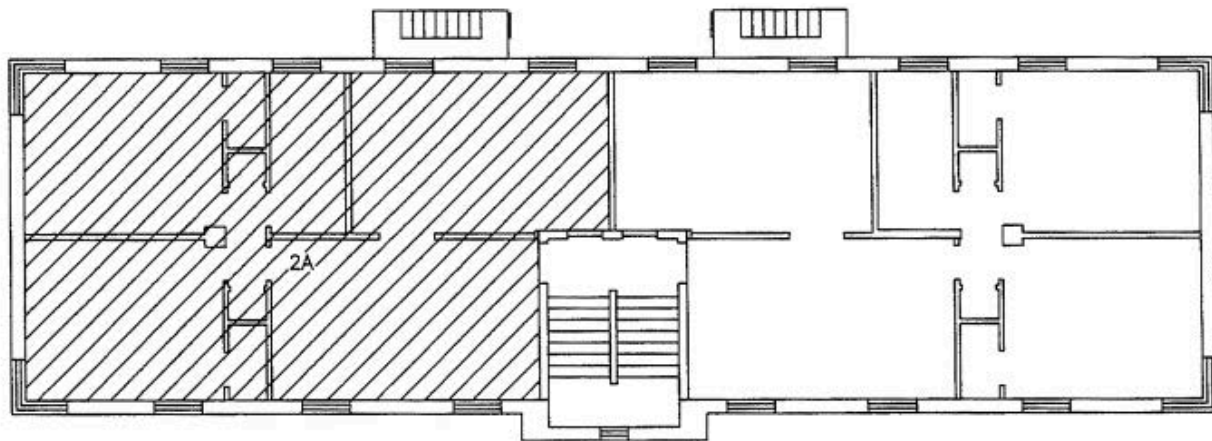

BLDG 58

SECOND FLOOR, SUITE 2A - 962 SQ FT

POSSESSION: IMMEDIATE

SUITE 2A

BUILDING 58 LOCATION

UNIT HIGHLIGHTS

- Private restroom in suite
- 60 amps, 120/208V, single phase
- Small enclosed kitchen
- Three separated areas
- Ample closets and storage
- Lots of windows and natural light