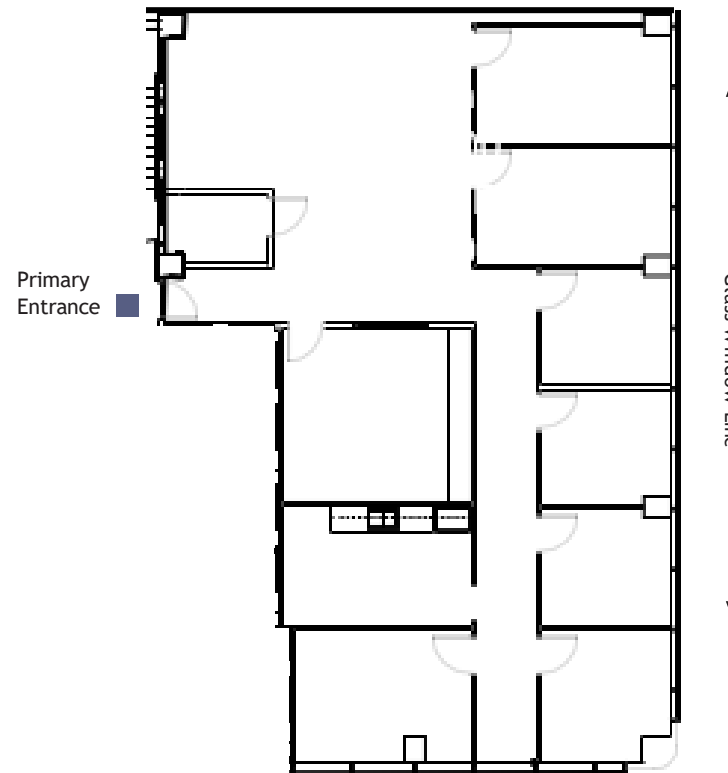

FAIRWINDS TOWER

135 W. Central Blvd.
Orlando, FL 32801

Suite 600

2,705 RSF

Available November 2026

FOR LEASING INFORMATION:

Micah Strader
Managing Director
407.982.8688
micah.strader@jll.com

Madison Kimbell
Vice President
407.982.8580
madison.kimbell@jll.com