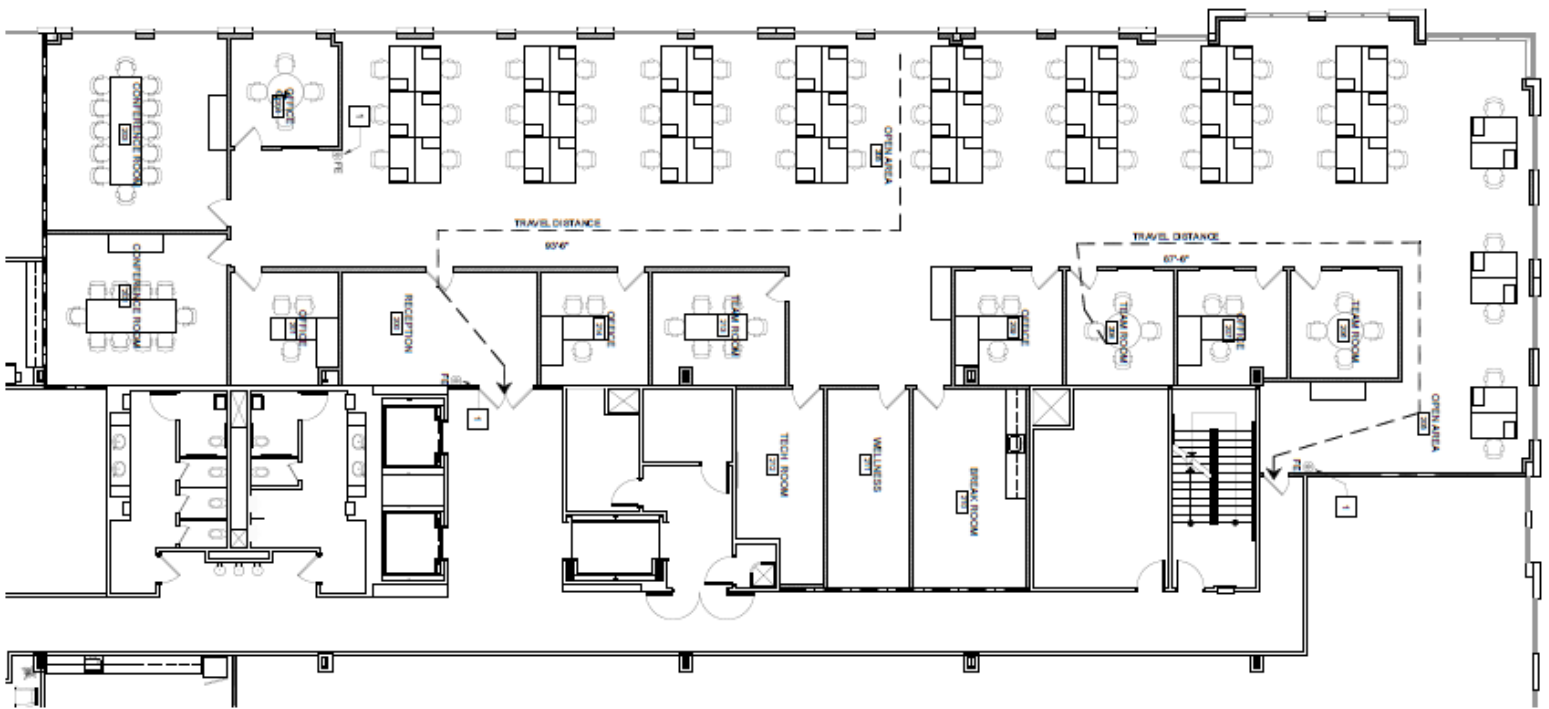

Boca Colonnade II

750 Park of Commerce Blvd
Boca Raton, FL 33487

Suite 200 | 8,748 SF

For more information please contact:

Kevin McCarthy
Senior Managing Director
kevin.mccarthy@jll.com
+1 561 292 2668

Kevin Probel
Senior Managing Director
kevin.probel@jll.com
+1 561 676 2131