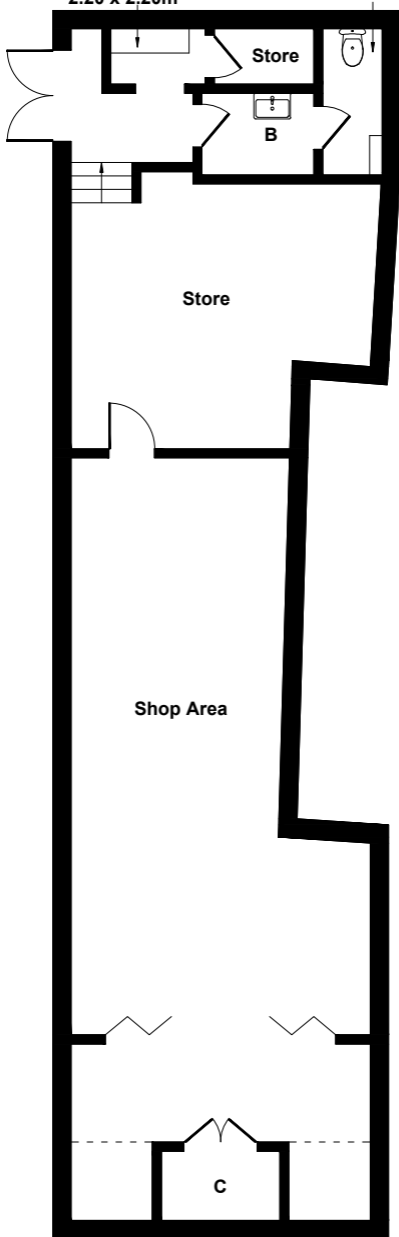

Mail Boxes Etc

Approximate Gross Internal Area
926 sq ft - 86 sq m

Kitchenette Area
7'3 x 7'3
2.20 x 2.20m

WC
5'1 x 3'2
1.56 x 0.97m

Not to Scale. Produced by The Plan Portal 2026
For Illustrative Purposes Only.