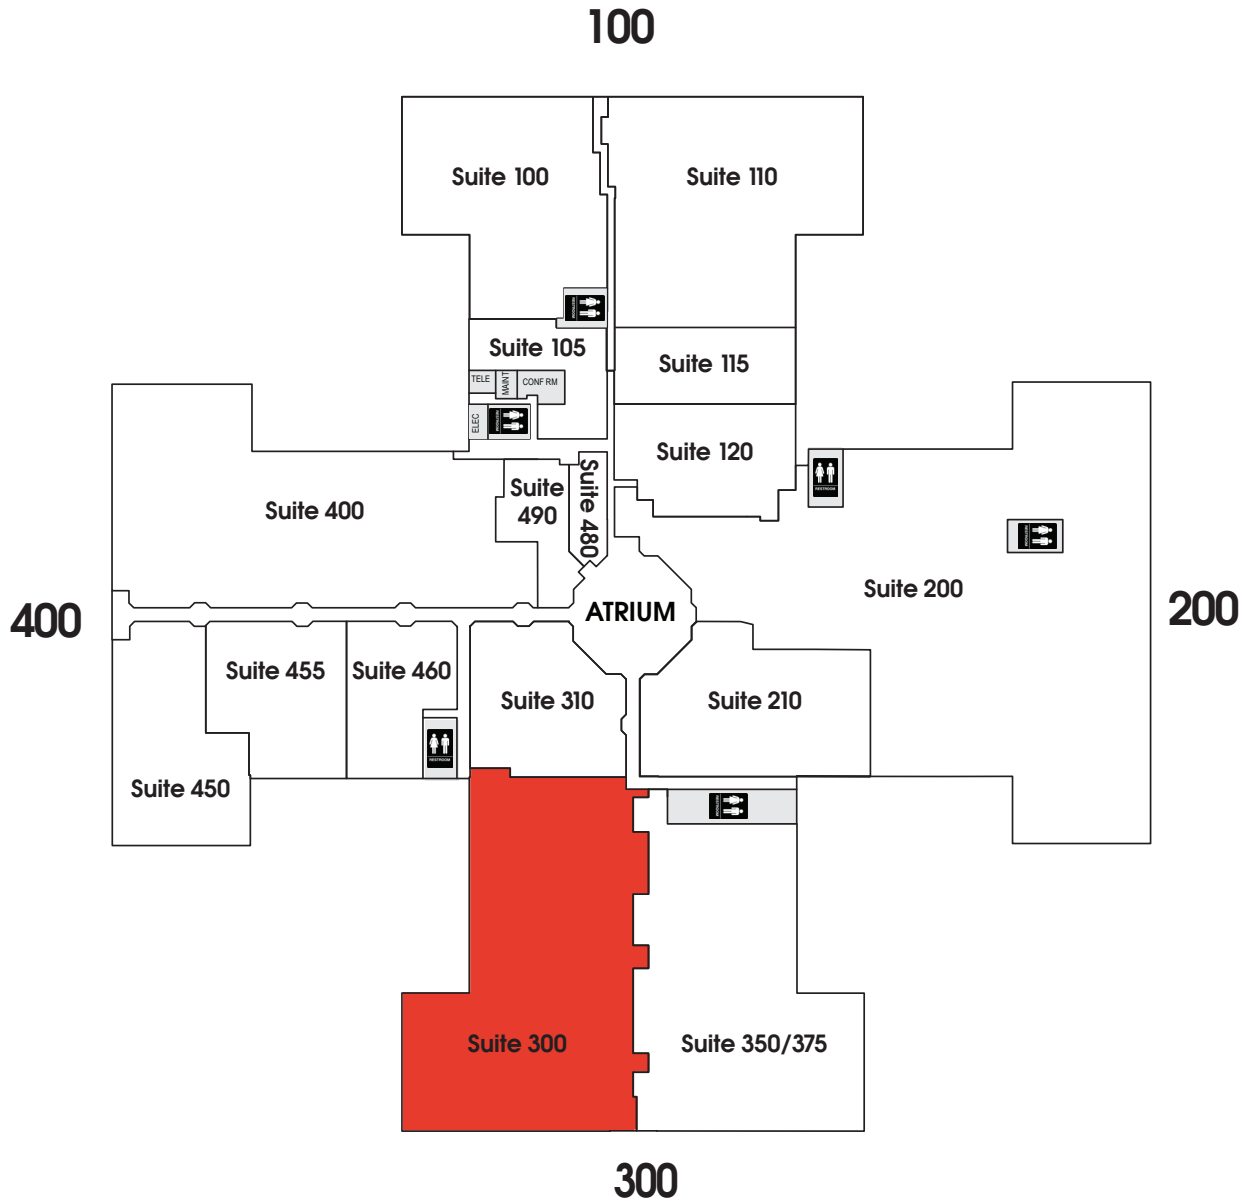

Suite 300 - 41,849 square feet

The above floor plan is not to scale. The available space shown is believed to be correct but is subject to change.

Thomas Hernandez, SIOR, CCIM
(813) 494-4090 mobile
thernandez@ciminelli.com

Suite 300 - 41,849 square feet

BUILDING PLAN

The above floor plan is not to scale. The available space shown is believed to be correct but is subject to change.

Thomas Hernandez, SIOR, CCIM
(813) 494-4090 mobile
thernandez@ciminelli.com