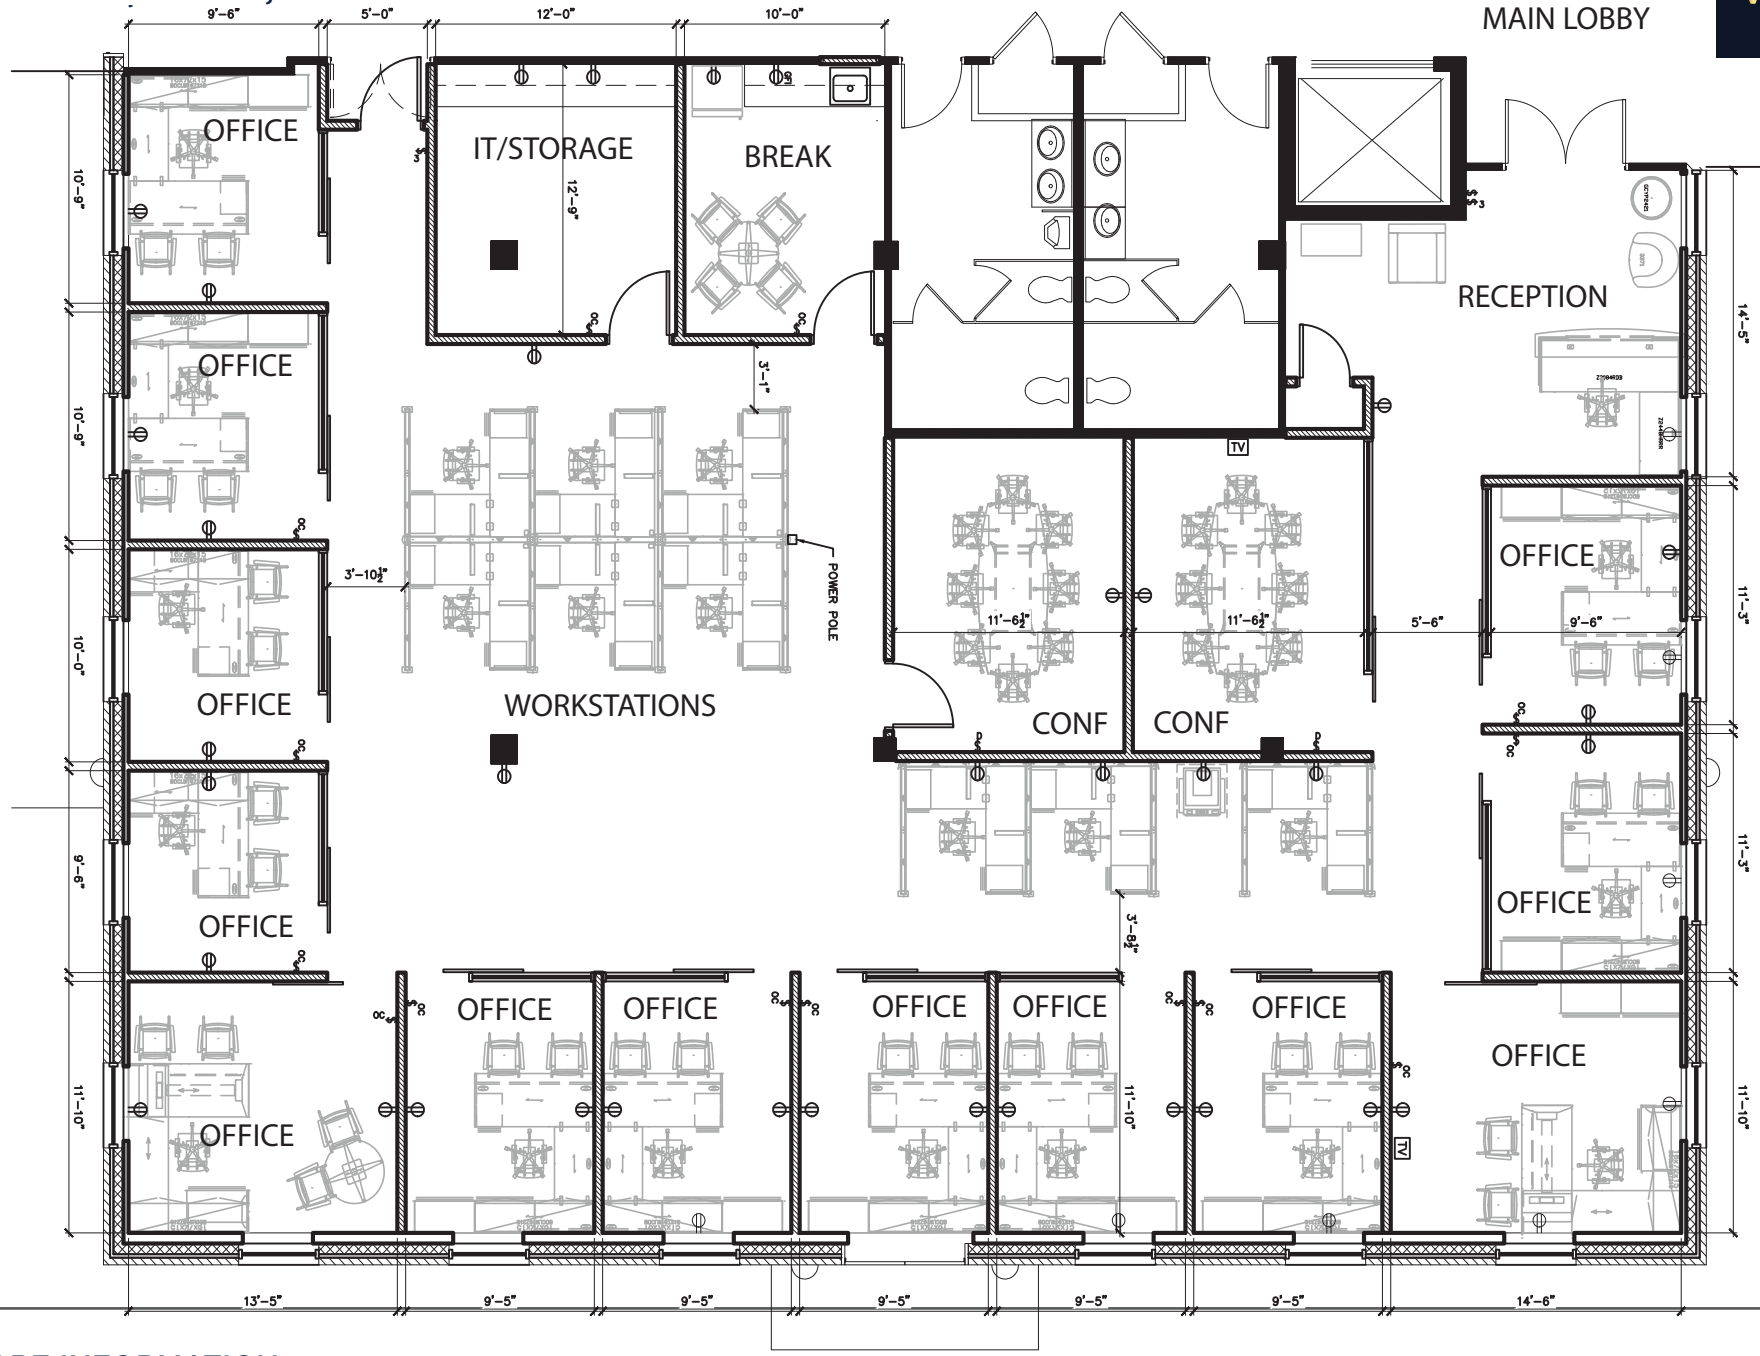

Suite 101 & 102 : 5,048 SF

FOR MORE INFORMATION:

John Finn
631.360.9000
jfinn@dr Realty.com

John Greco
631.360.9000
jgreco@dr Realty.com

Matt Finn
631.360.9000
mfinn@dr Realty.com