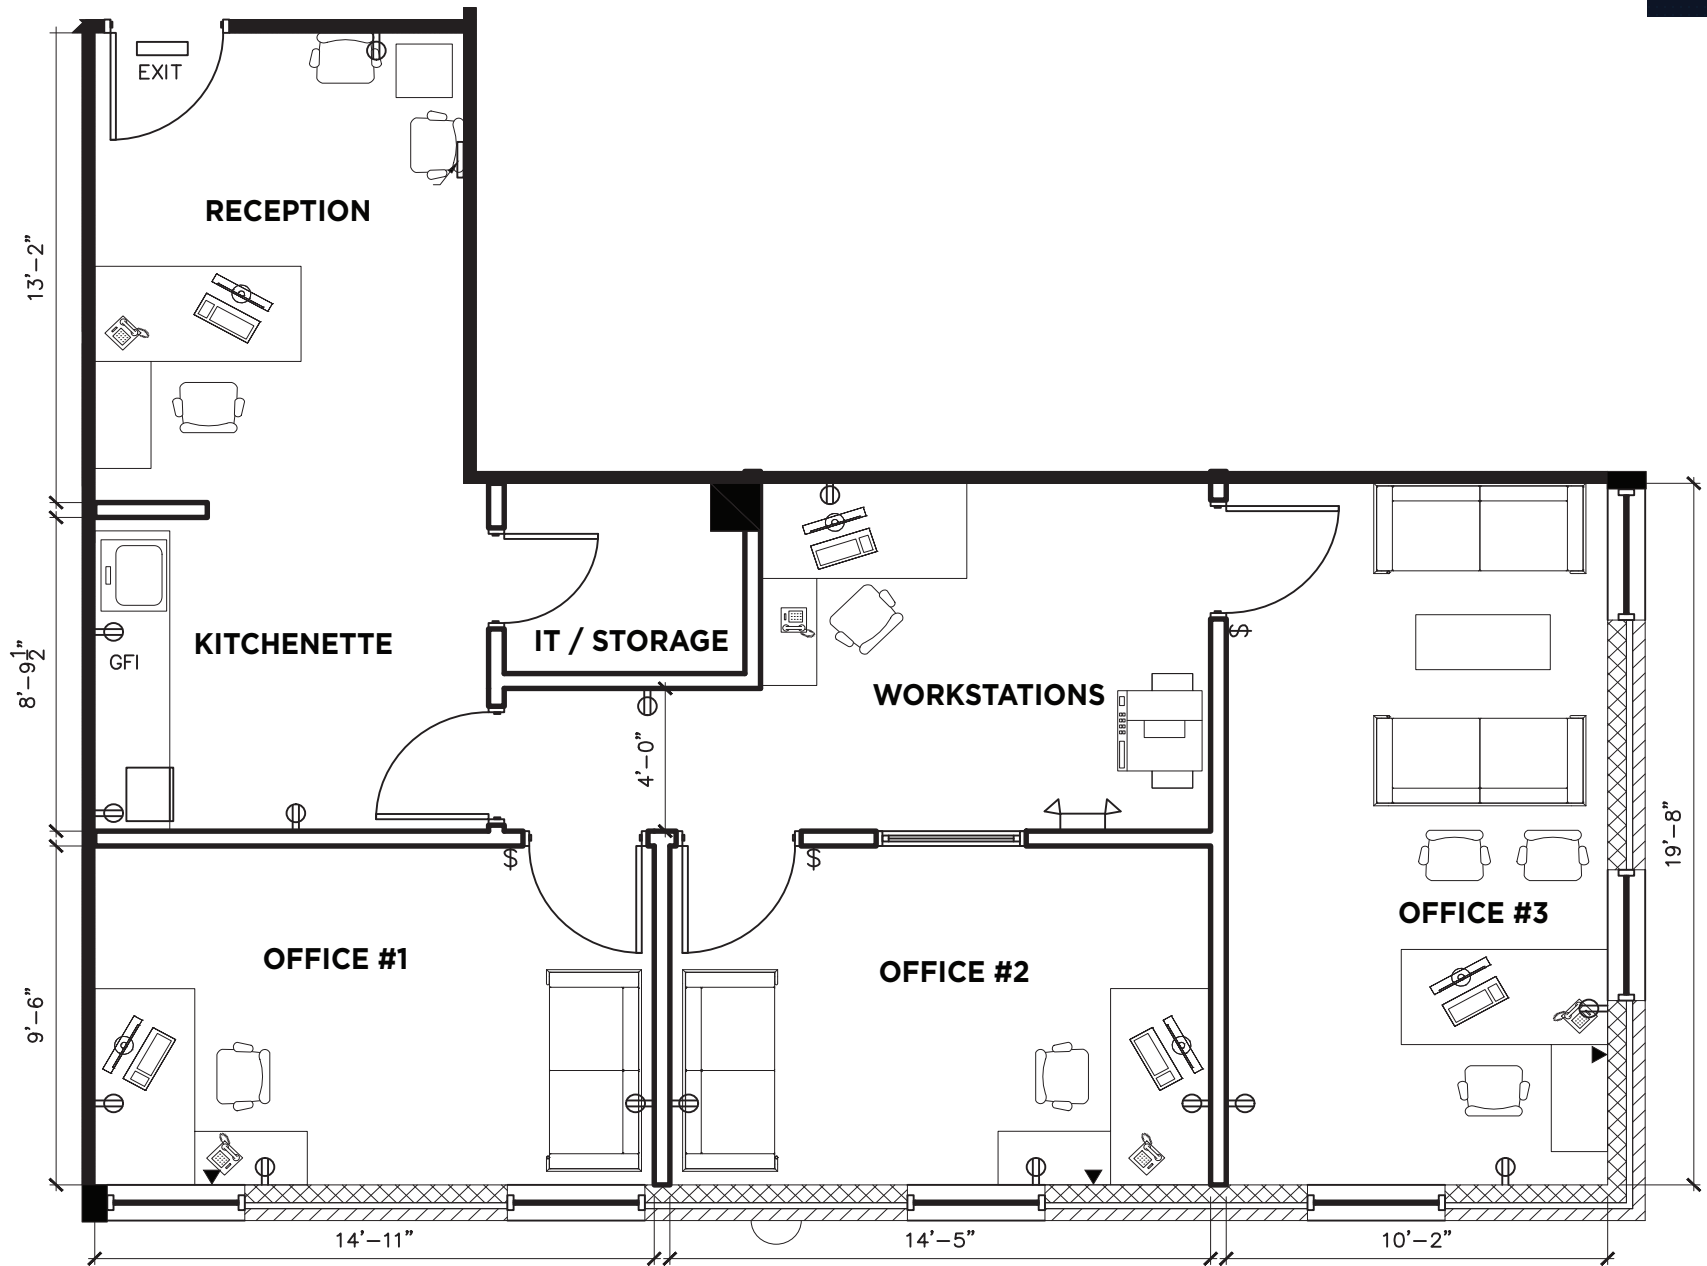

Suite 308: 1,231 SF

FOR MORE INFORMATION:

John Finn
631.360.9000
jfinn@drgrealty.com

John Greco
631.360.9000
jgreco@drgrealty.com

Matt Finn
631.360.9000
mfinn@drgrealty.com