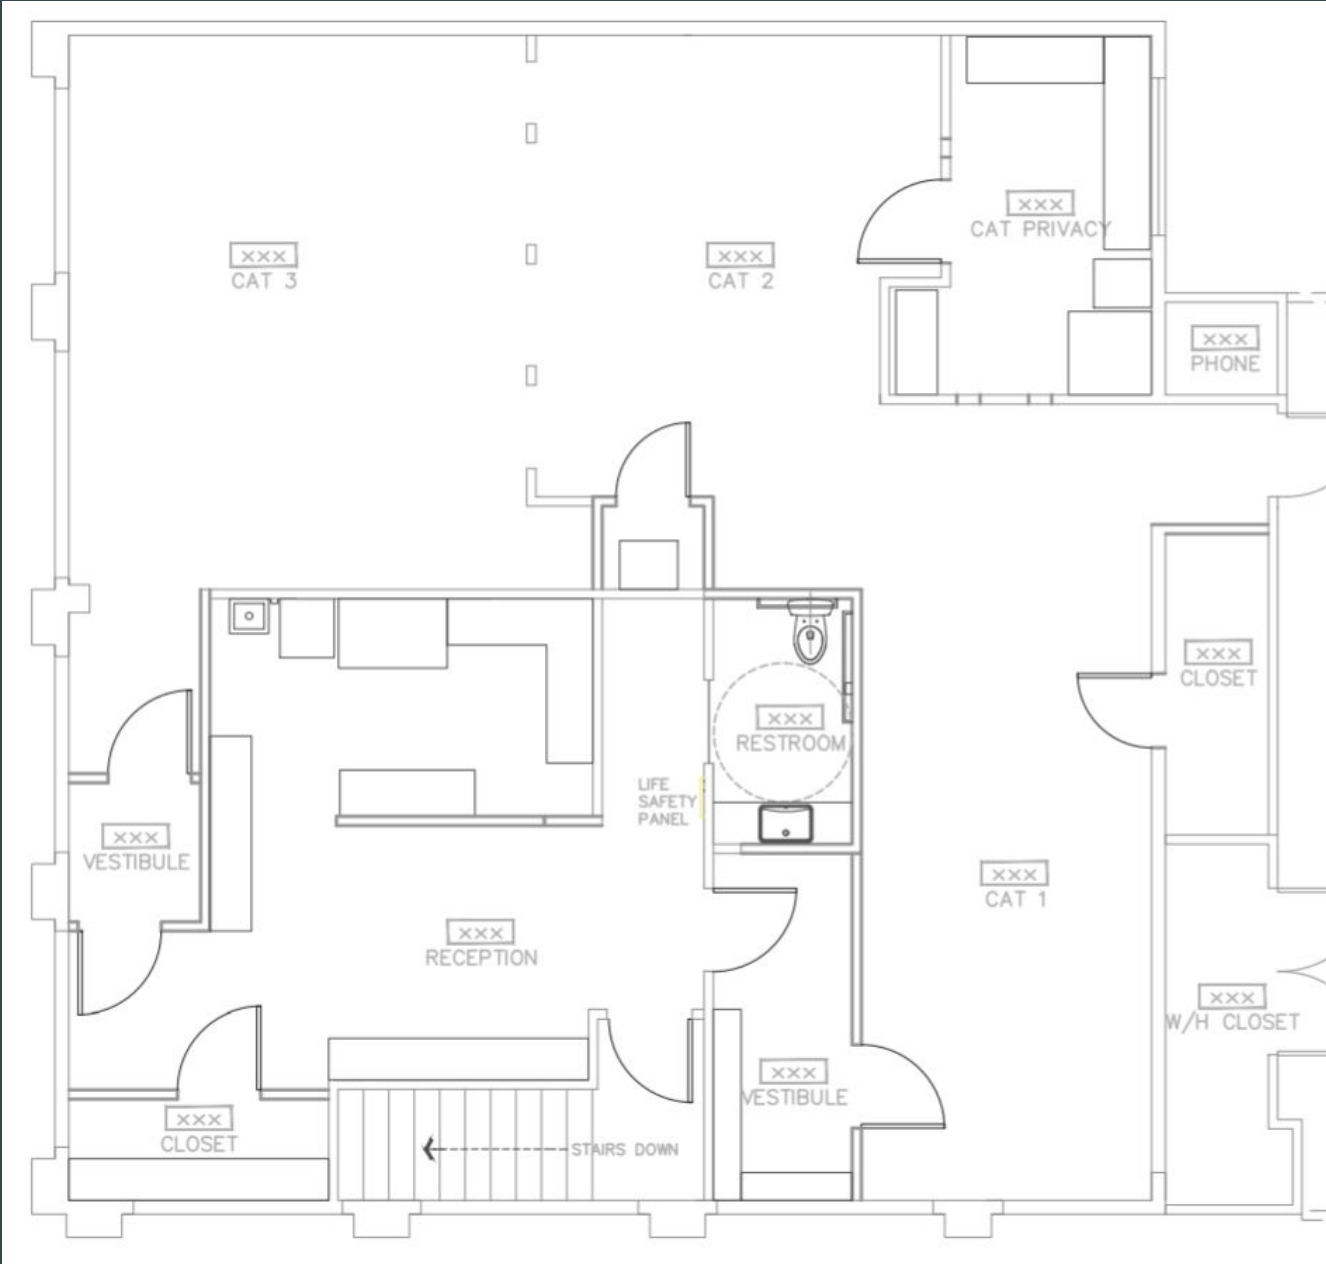

CATCAFÉ™

LOUNGE

Founder and Executive Director
Kristi Labrenz Galvan

Site Plan

Cafe/Reception

Aerial View of Full Space Layout

Aerial View of Full Space Layout