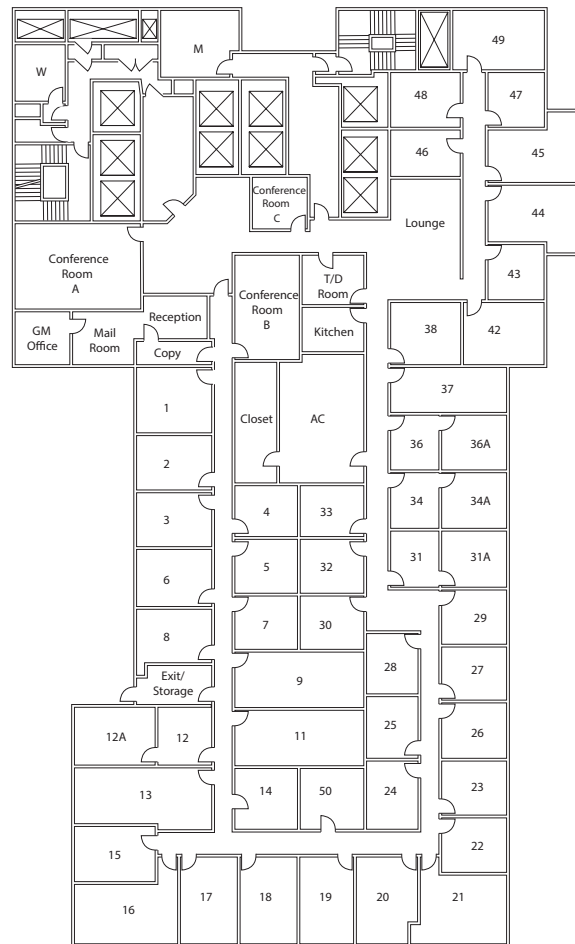

Midtown Manhattan

521 5th Avenue, 17th Floor, New York, NY 10175

PREMIER AMENITIES

Our private suites can be easily customized to fit your desired aesthetic and brand.

- Private Offices
- Team Rooms
- High Speed Internet
- Telephone Answering
- Mail Collection
- Equipped Kitchen
- Day Offices
- Meeting Rooms
- Daily Janitorial
- Furnished or Unfurnished

PREMIER DIFFERENCE

We've been perfecting the professional workspace for over 21 years.

- Highly-Professional Atmosphere
- On-Site Manager & Support Staff
- Scalable Solutions for Individuals and Teams
- On-Site Billing
- 90+ Locations Nationwide

NEARBY AMENITIES

521 5th Avenue is well-positioned in the heart of Midtown Manhattan. Clients enjoy immediate access to the best restaurants, hotels, and shopping as well as New York City subway lines and Metro North.

Nearby Amenities:

- Bryant Park
- Equinox Fitness, Blink Fitness
- Grand Central Station
- Museum of Modern Art (MOMA)
- New Amsterdam Theatre
- New York Public Library
- Playstation Theater
- Radio City Music Hall
- Rockefeller Center
- United Nations Headquarters

Nearby Transit:

- Road / Highways – Close to FDR and west side highways
- Port Authority bus stop
- Subway / Rail – Close to all major MTA subway lines: Grand Central station, Penn Station, LIRR
- Other – Citibike access in front of building