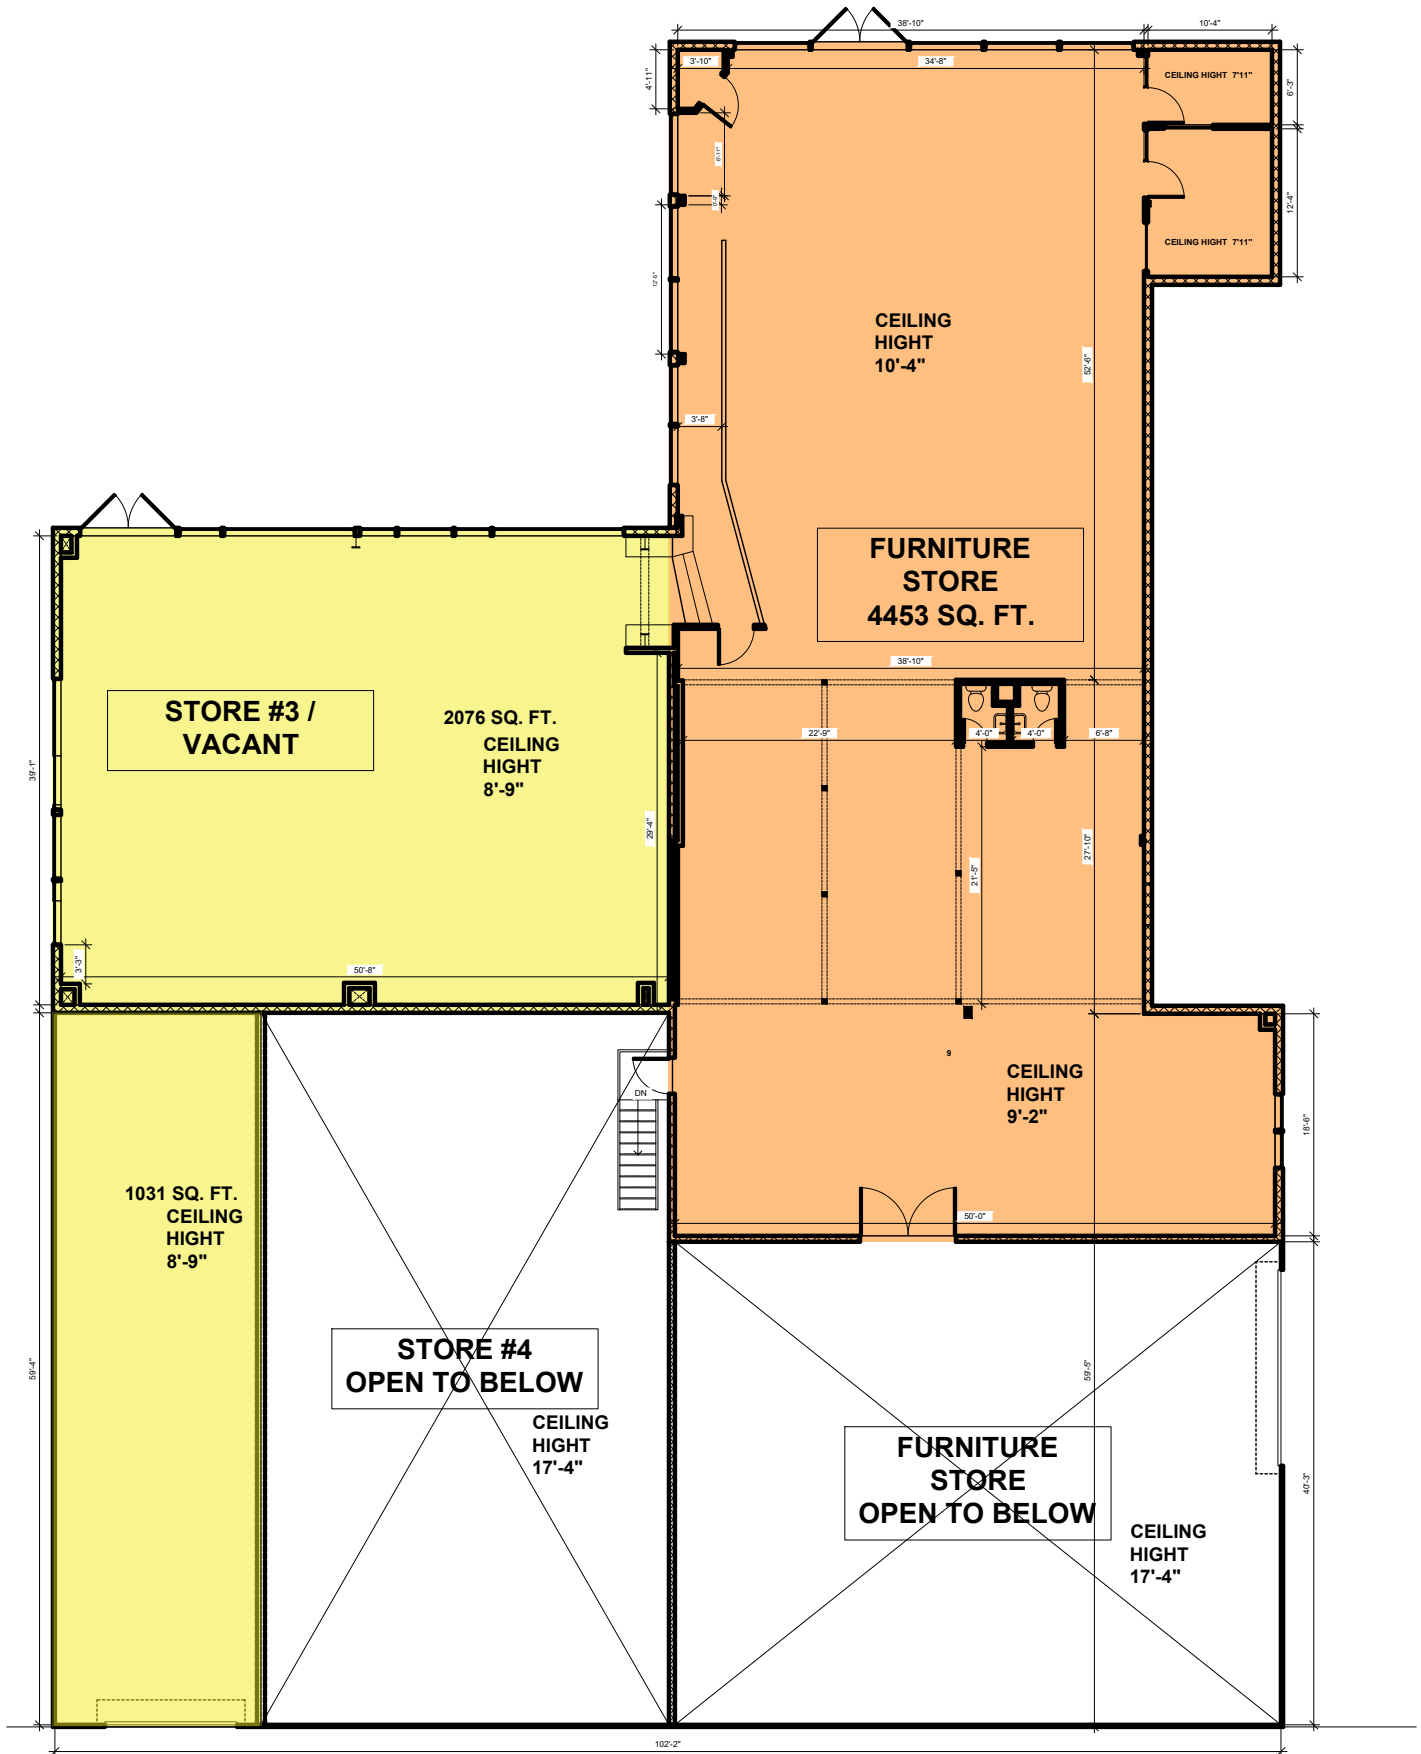

CELLAR FLOOR PLAN

1 ST FLOOR PLAN  
11380 SF.