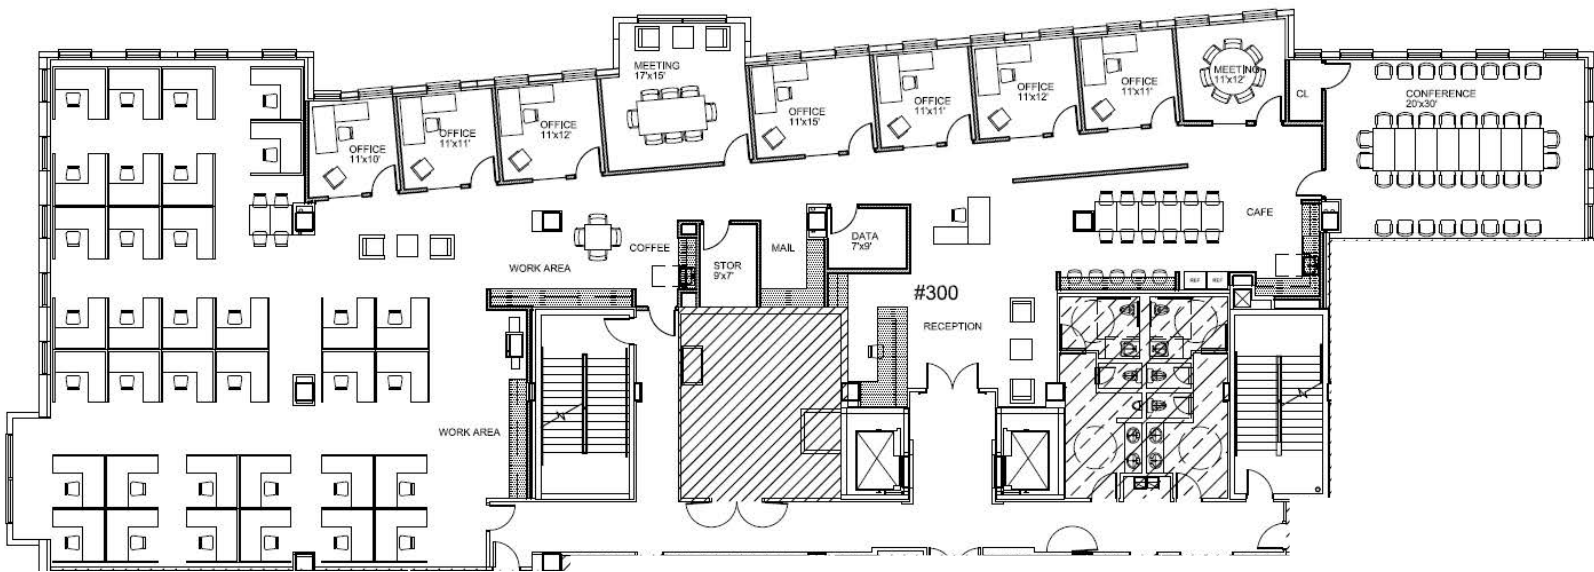

EMERALD VIEW AT VISTA CENTER

SUITE 300-380 | 8,426 SF

Speculative Plan

FOR MORE INFORMATION, PLEASE CONTACT:

KEVIN MCCARTHY
Senior Managing Director
+1 561 292 2668
kevin.mccarthy@jll.com

KEVIN PROBEL
Senior Managing Director
+1 561 676 2131
kevin.probel@jll.com