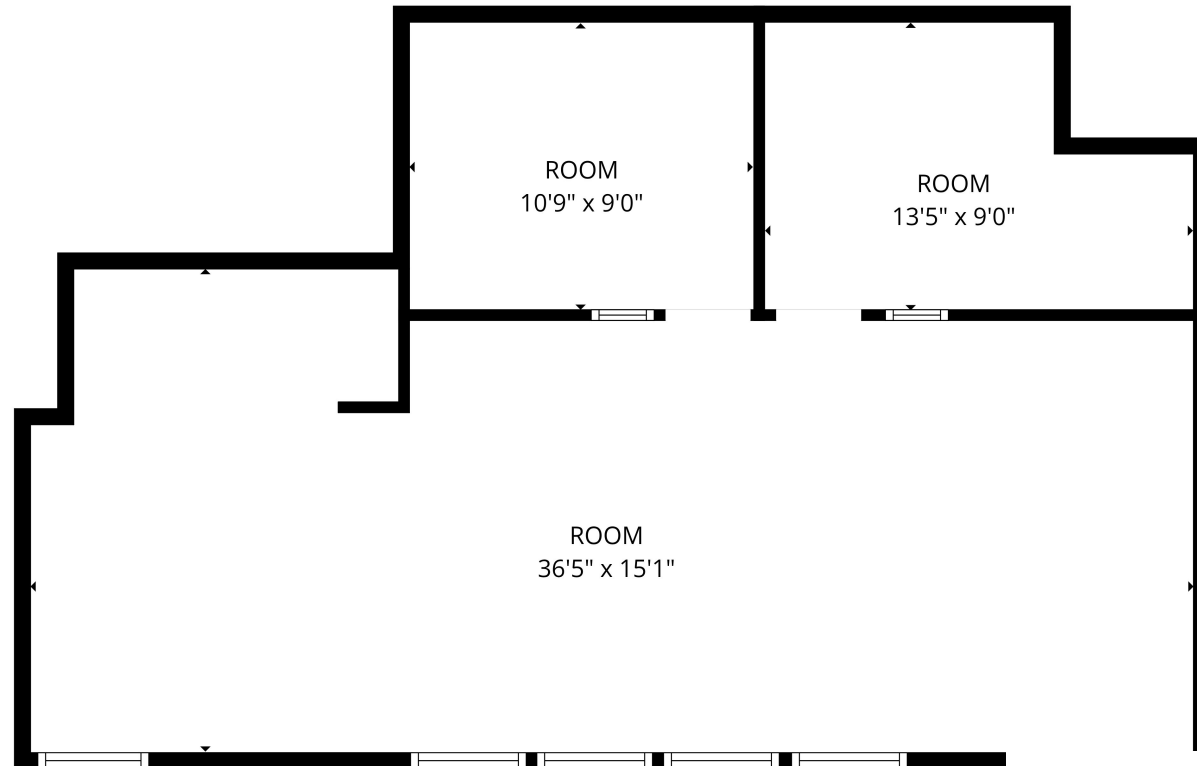

11340 Olympic Blvd.

Suite 222

891 RSF

Available Now

A DIVISION OF
LEE & ASSOCIATES

CONTACT:

Keith Fielding

(310) 899-2719