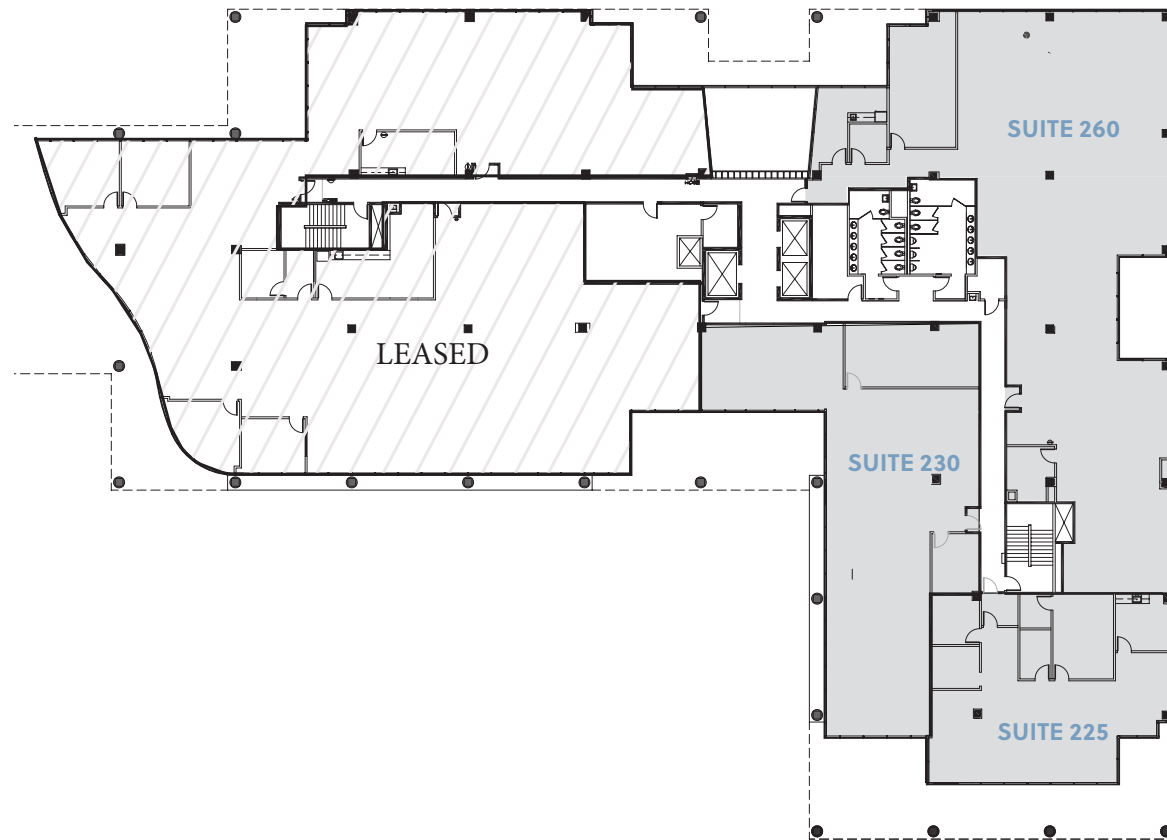

## 2ND FLOOR

AVAILABLE NOW

SUITE 225 - 2,502 SF

SUITE 230 - 3,700 SF

SUITE 260 - 6,412 SF

TOTAL: 12,614 RSF

**JOHN CRIDDLE**

Exec Vice President