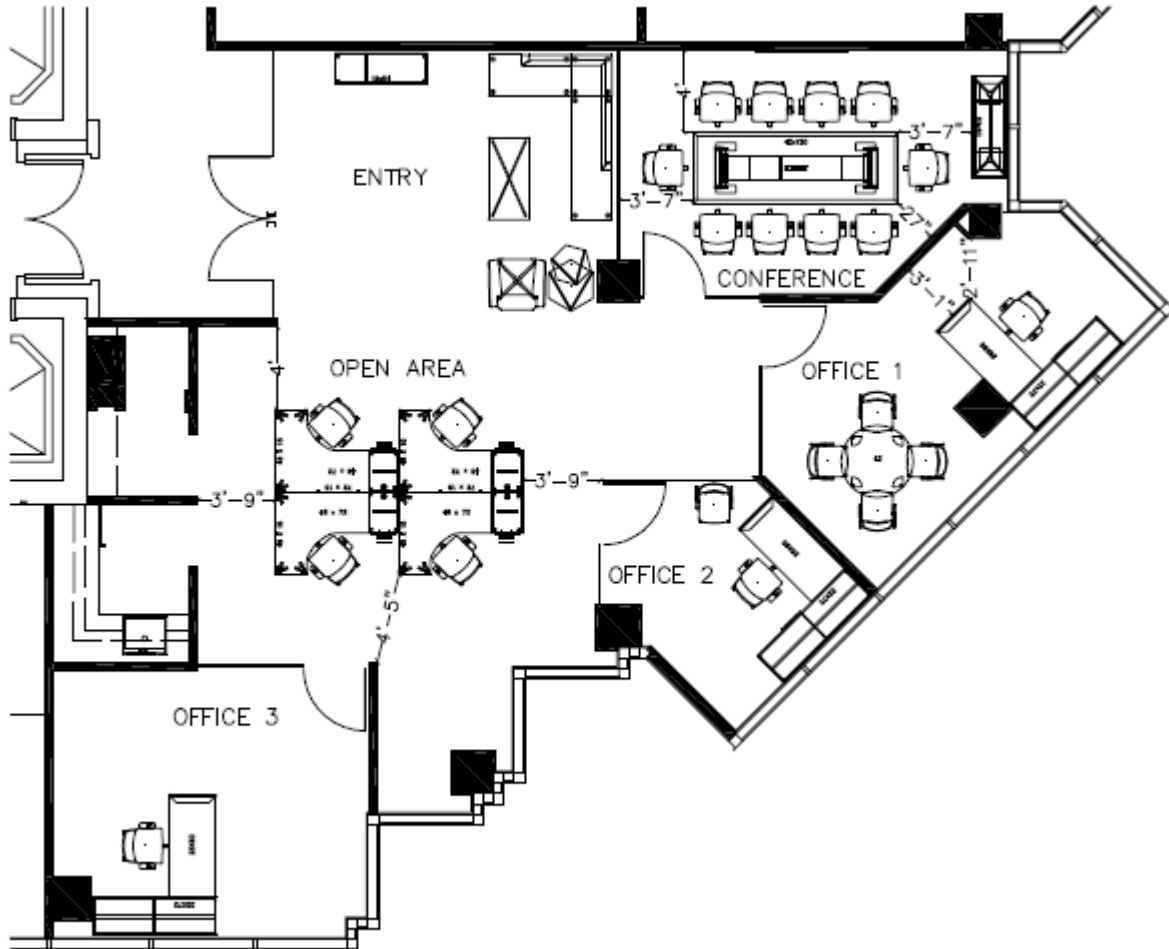

# NORTHBRIDGE CENTRE

515 NORTH FLAGLER DRIVE | WEST PALM BEACH, FL 33401

Suite 260 | 1,845 RSF

For More Information

**Kevin Probel**  
Senior Managing Director  
+1 561 676 2131  
kevin.probel@jll.com

**Kevin McCarthy**  
Senior Managing Director  
+1 561 292 2668  
kevin.mccarthy@jll.com