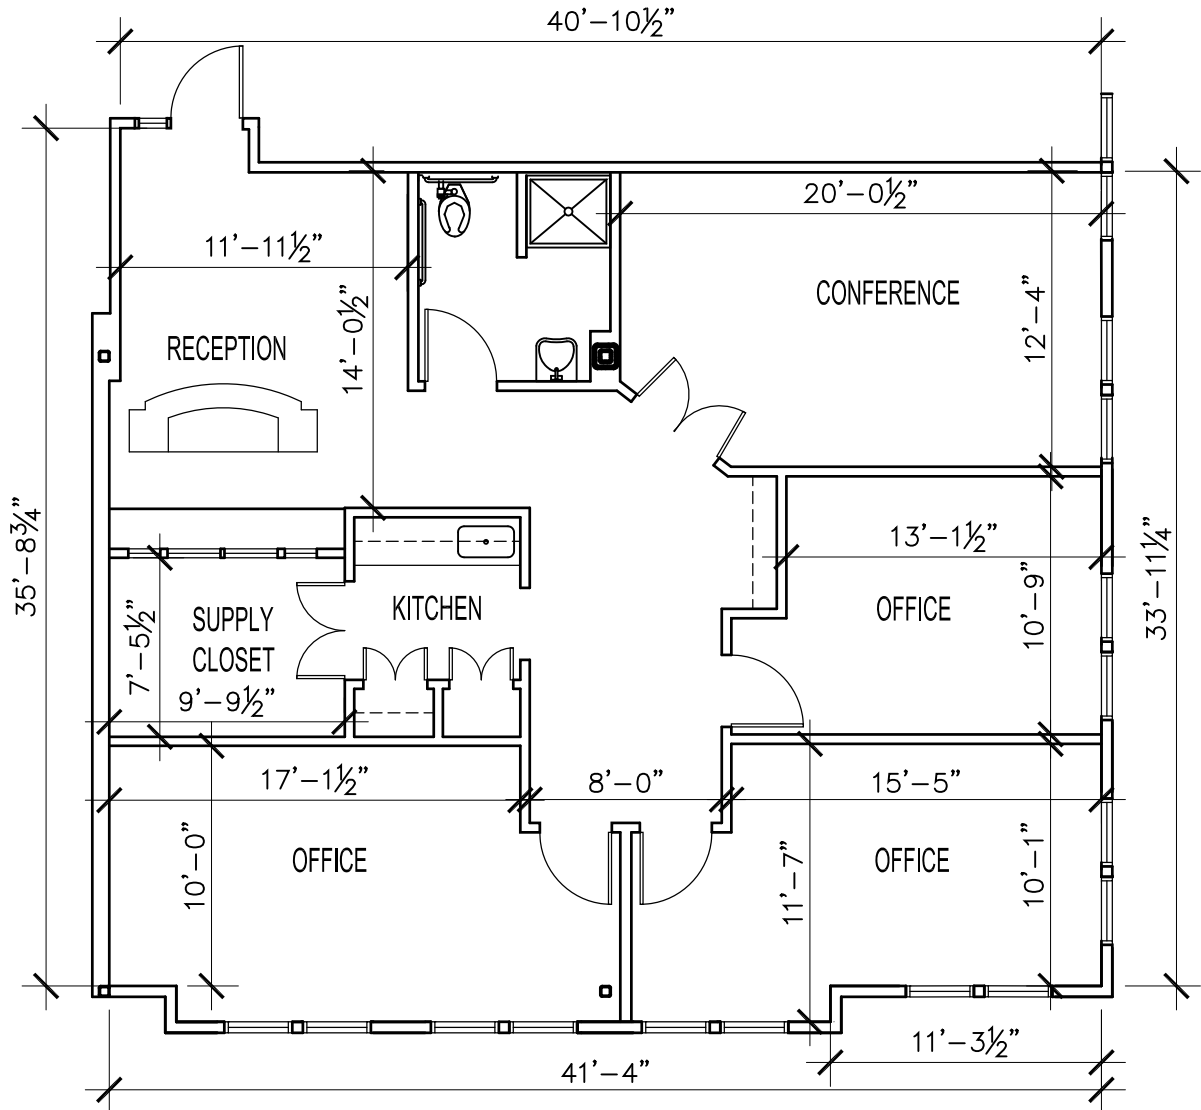

The Village at
South County Commons
401-284-2951

SECOND FLOOR PLAN

1/8" = 1'-0"

1,643 RSF

BUILDING # 4

36 South County Commons Way, 2nd floor, Unit C6
South Kingstown, Rhode Island

Dimensions are subject to field verification.