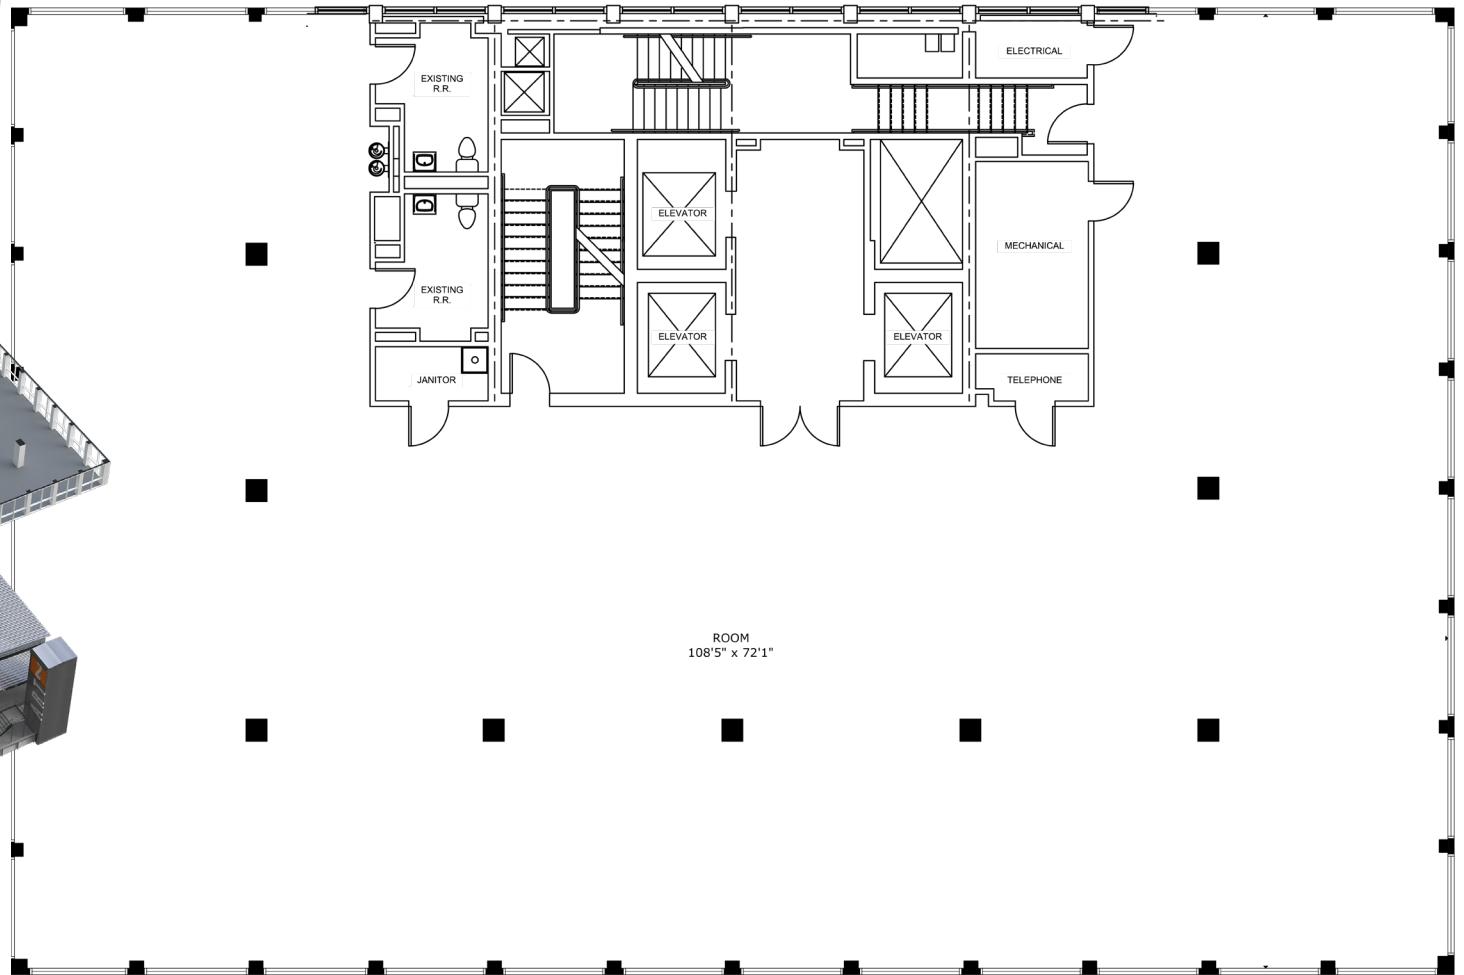

Suite 800 | 7,016 sf

Highlights

- + full floor
- + entire vacant floor plate
- + floor to ceiling windows
- + landlord will deliver with drop ceilings HVAC and flooring

suite 800

Bishop Beale Duncan
COMMERCIAL REAL ESTATE