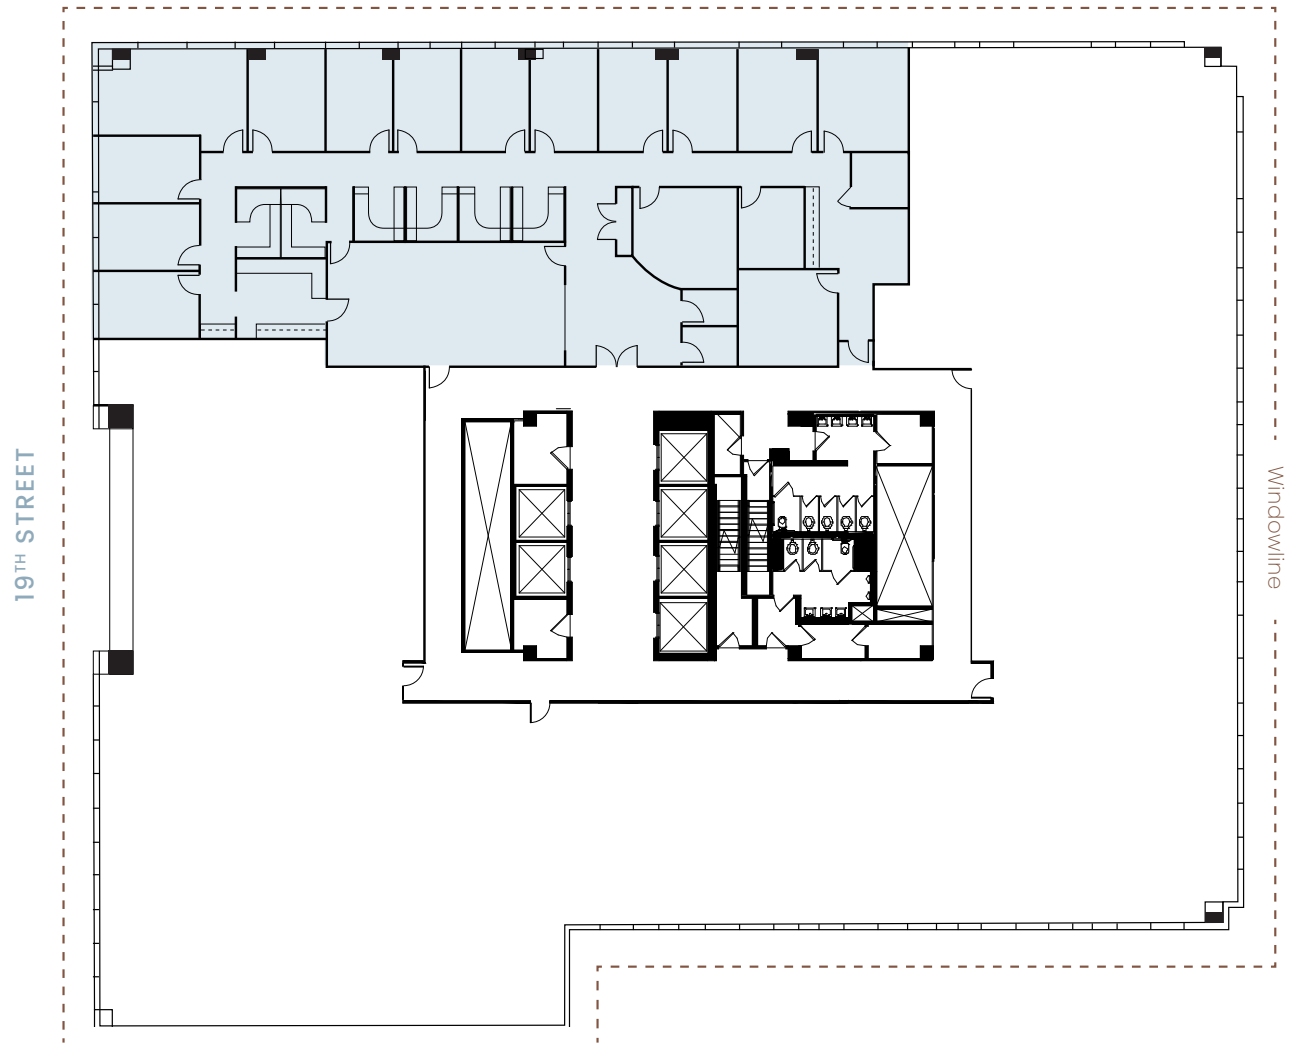

Suite 402

6,295 RSF (AS-BUILT)

19TH STREET

3.75 sides of window line

MATT PACINELLI

202.595.1498

JOHN KLINKE

202.595.1446