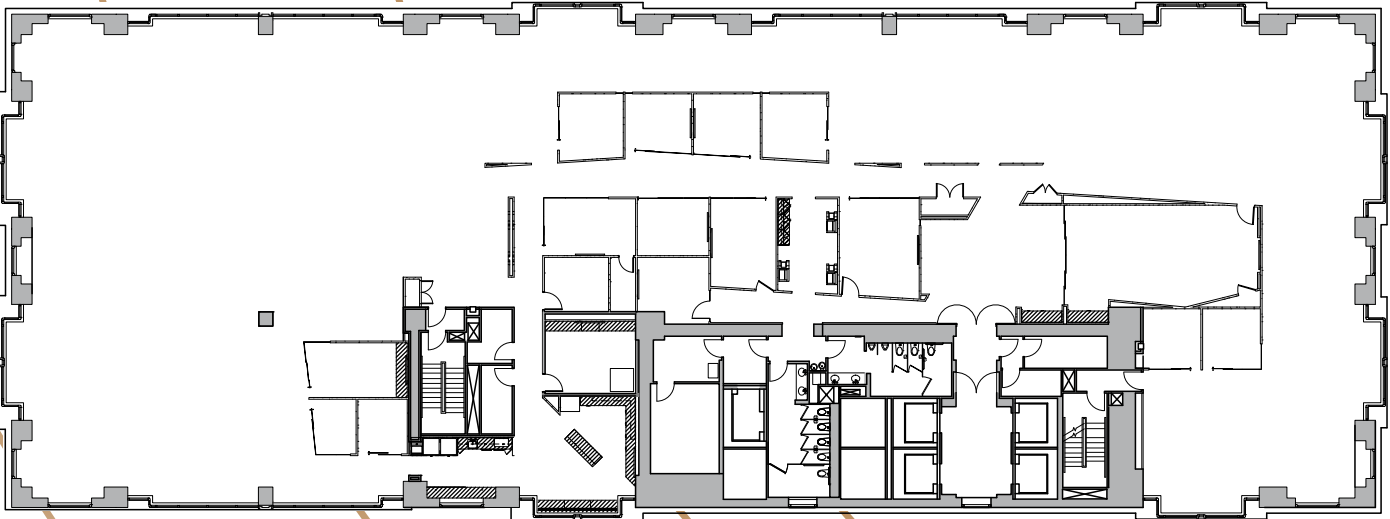

SUITE 800

20,992 RSF

Creative finishes

- 1 Boardroom
- 3 Conference Rooms
- 11 Huddle Rooms
- 2 Private Offices
- OPEN** Layout
- OPEN** Area for 100+ Desks
- 1 Kitchen With Break Area
- 1 IDF Room

KEARNY STREET

SACRAMENTO STREET

CALIFORNIA STREET

COIT TOWER VIEWS