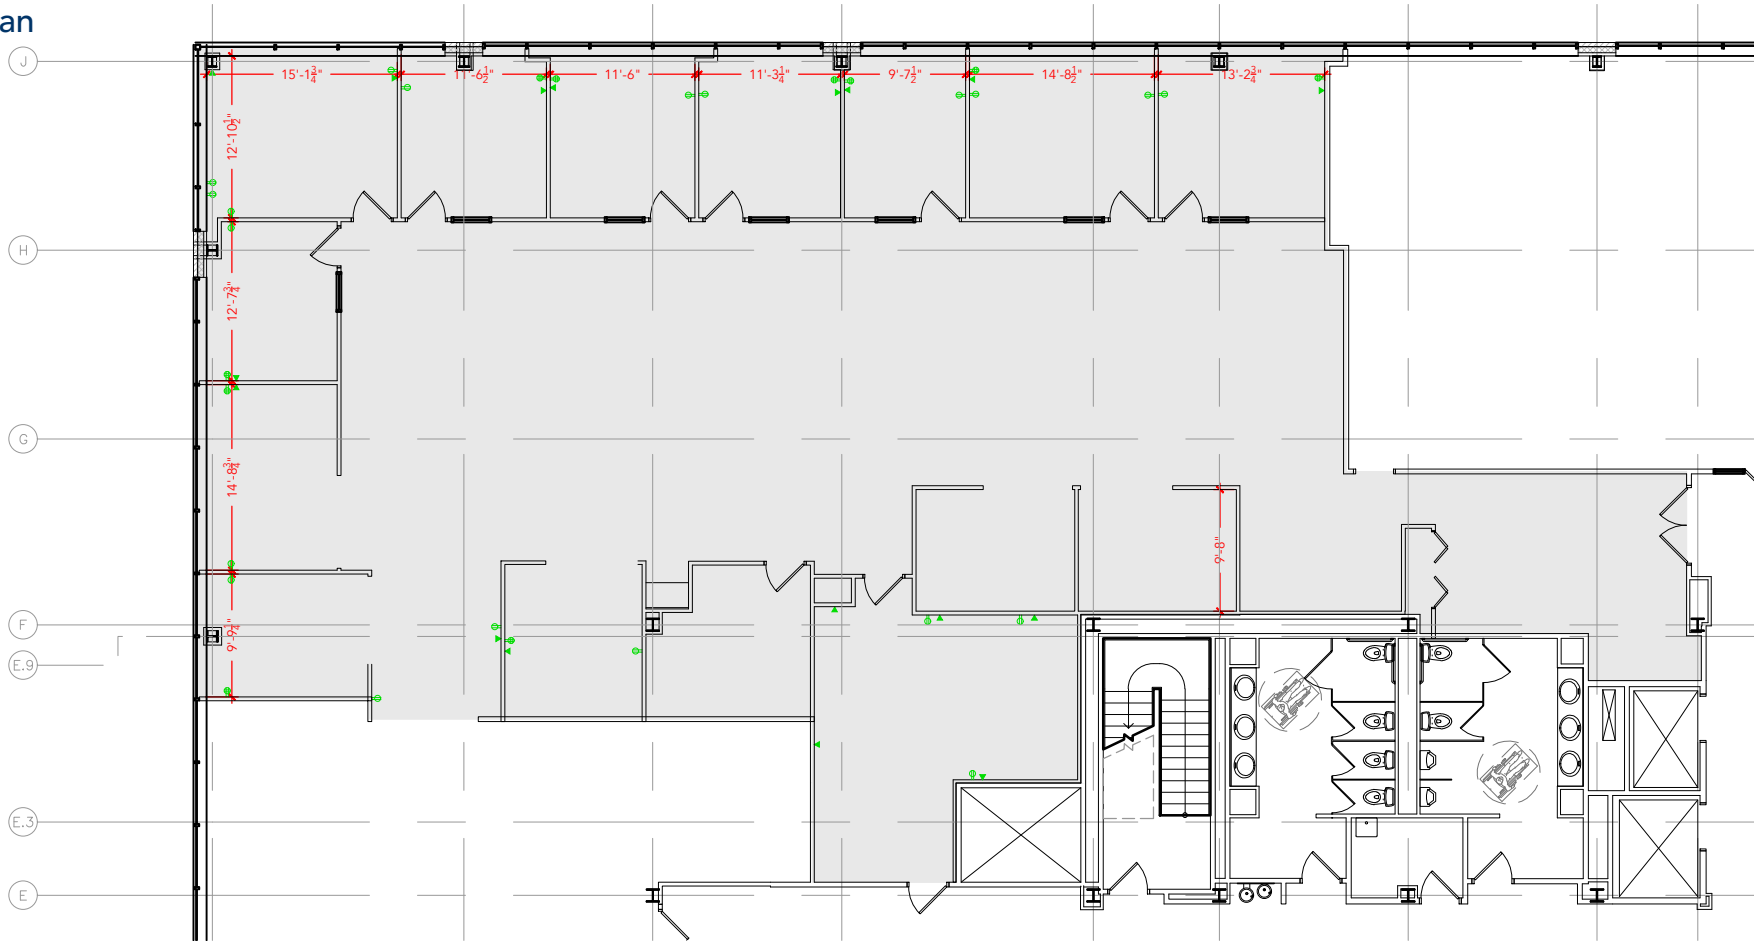

TOTAL SF AVAILABLE - 6,069 RSF(16%)

[Click to access 3D model](#)

Key Plan

Floor Plan