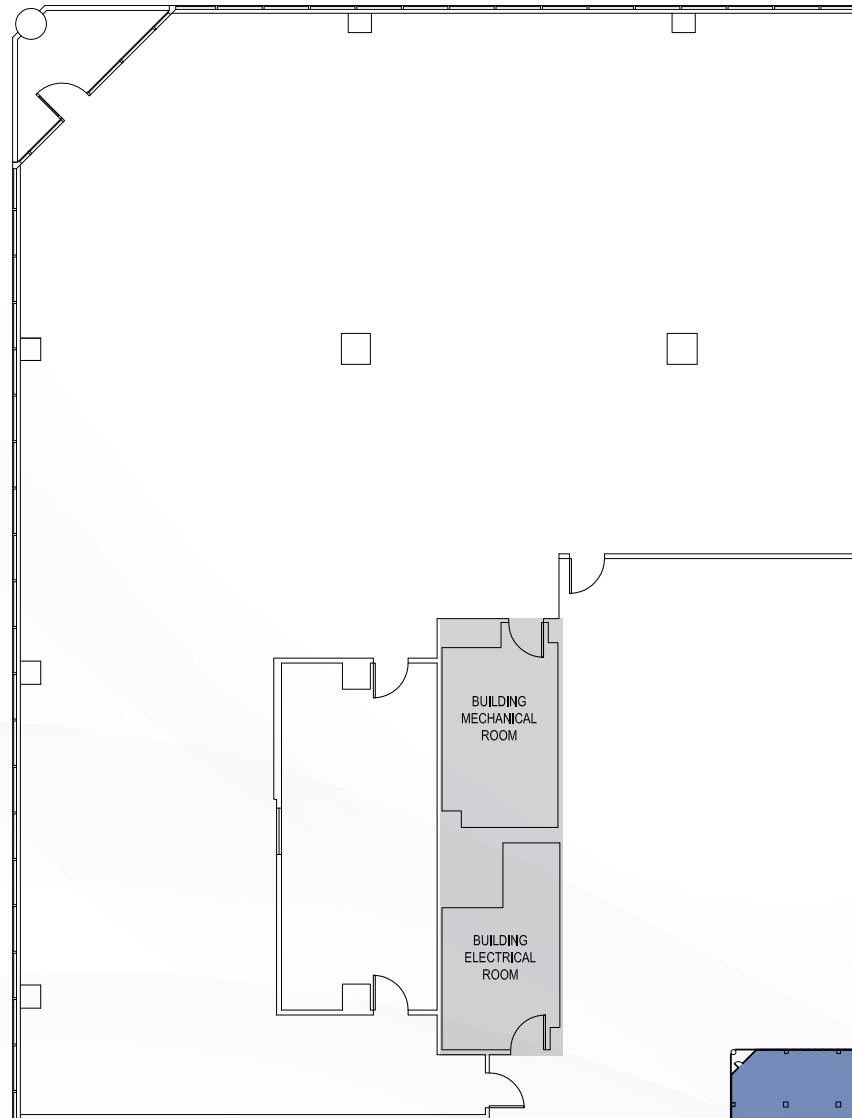

# FLORIDA BLUE TOWER

Suite 501  
6,098 RSF