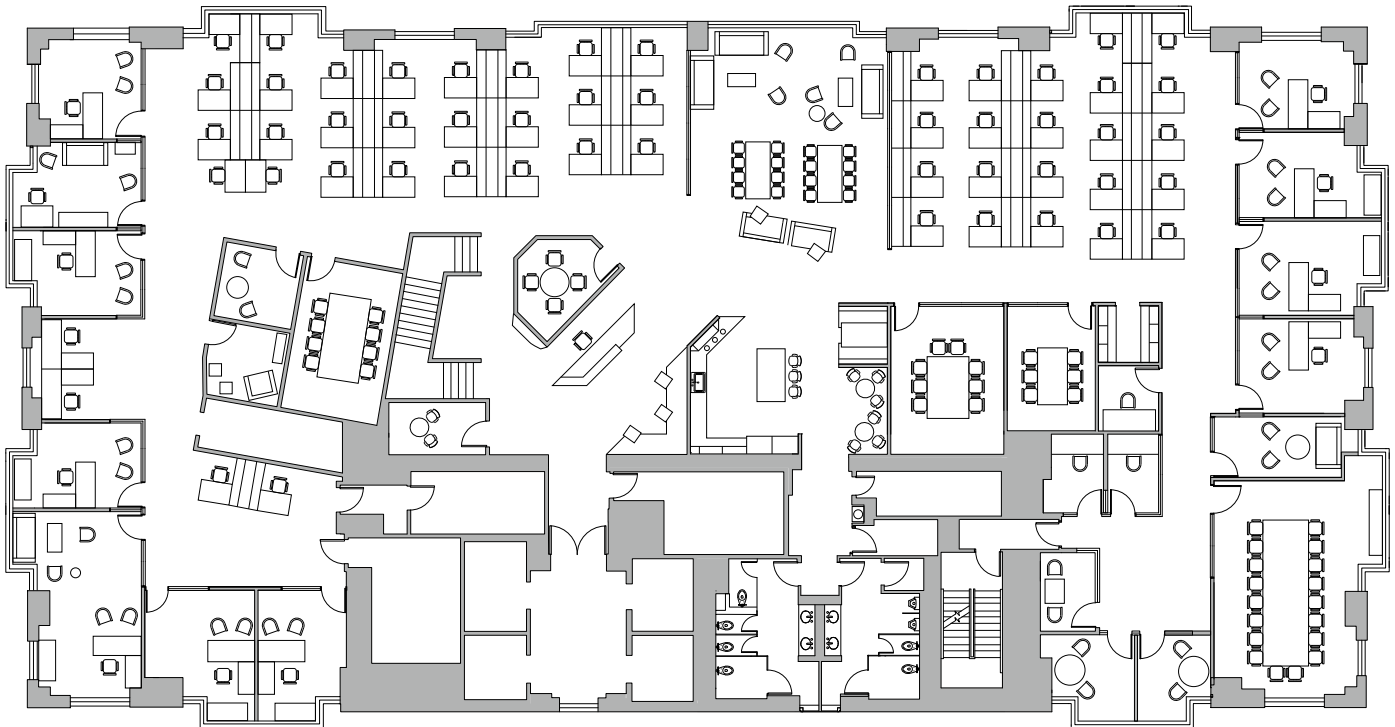

SUITE 1700

14,806 RSF

Fully furnished plug-and-play creative suite
Column free side-core design
Internal stairwell to 16th floor

600
CALIFORNIA

VIRTUAL
TOUR

- 52 Workstations
- 4 Conference Rooms
- 14 Private Offices
- 3 Meeting Rooms
- 1 Large Board Room
- 1 Lounge Break Area
- 1 Kitchenette
- 1 Mother's Room

KEARNY STREET

SACRAMENTO STREET

CALIFORNIA STREET

ICONIC NORTH FACING BAY VIEWS

INTERCONNECTING STAIRWELL WITH FLOOR 16