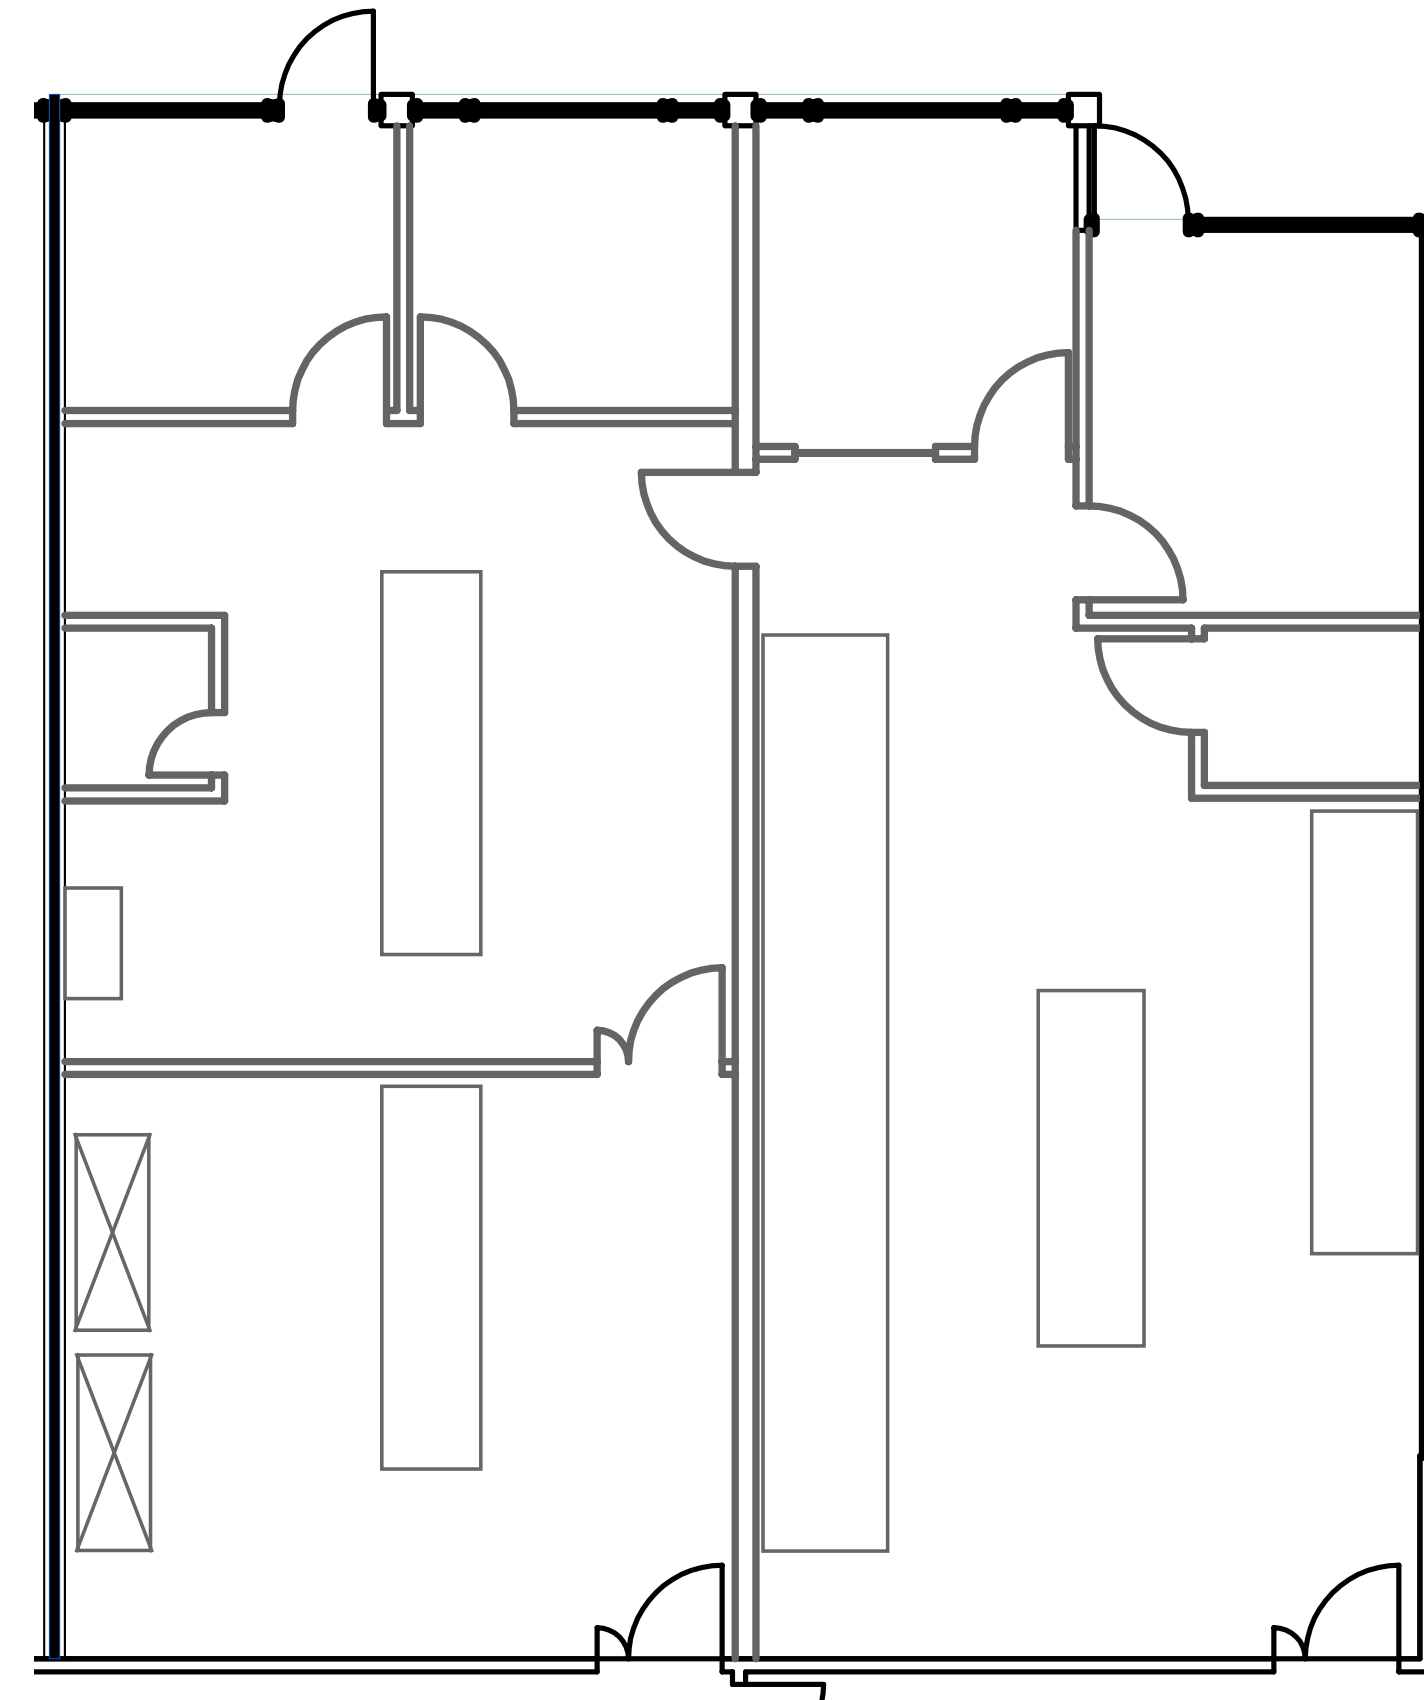

2,589 RSF

* AMENITIES

THE PATIO. THE PULSE.

Everything at SOVA orbits The Patio.
Coffee to start the day. A gym to reset it.
Tacos when you've earned them. A brewery
when you really have.

It's outdoors, it's central, and it's surrounded
by the kind of amenities that make people
actually want to come in.