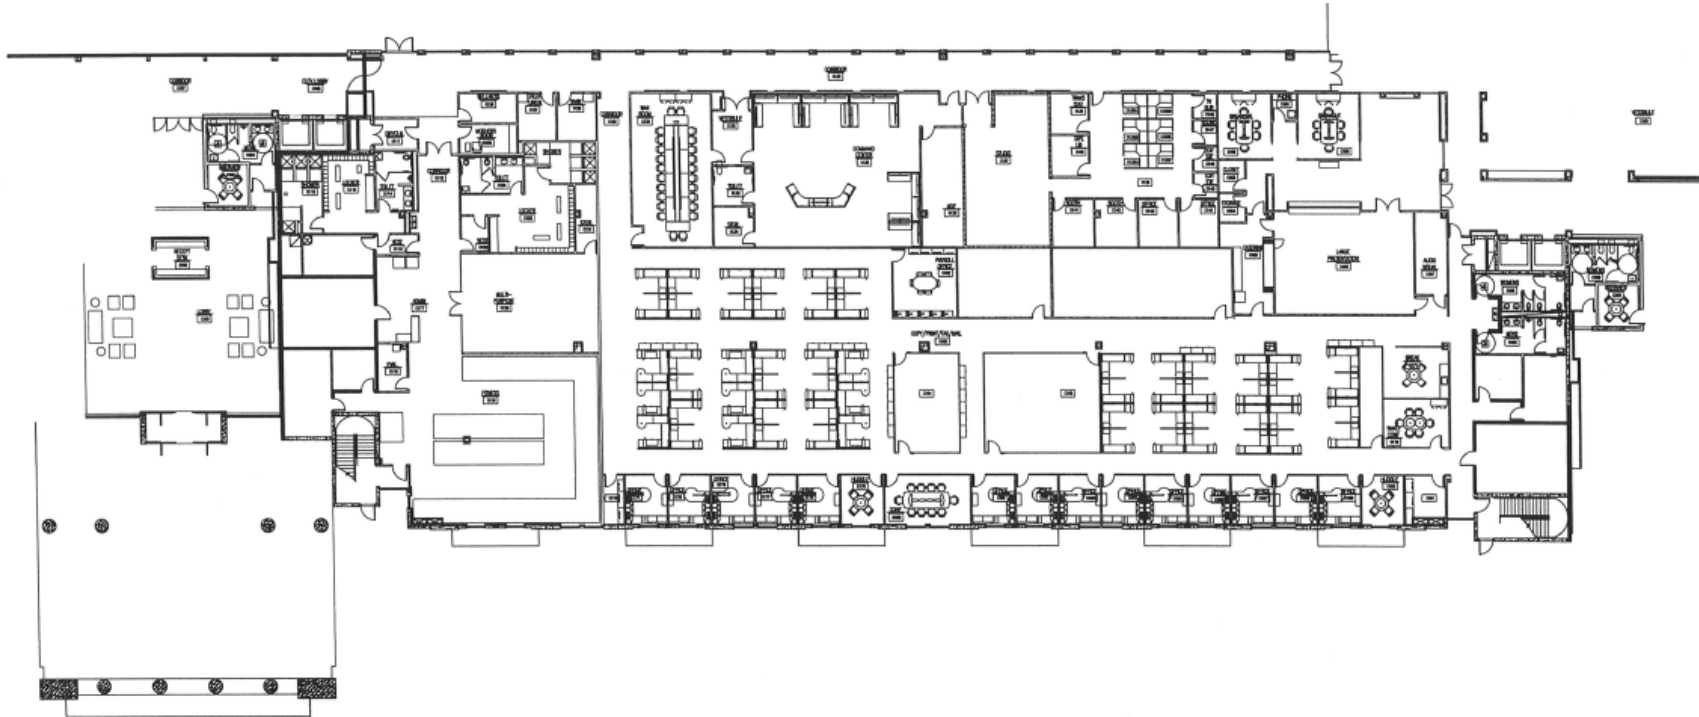

# OFFICES AT THE ECLIPSE

BOCA RATON, FLORIDA

Floor 1  
27,599 SF