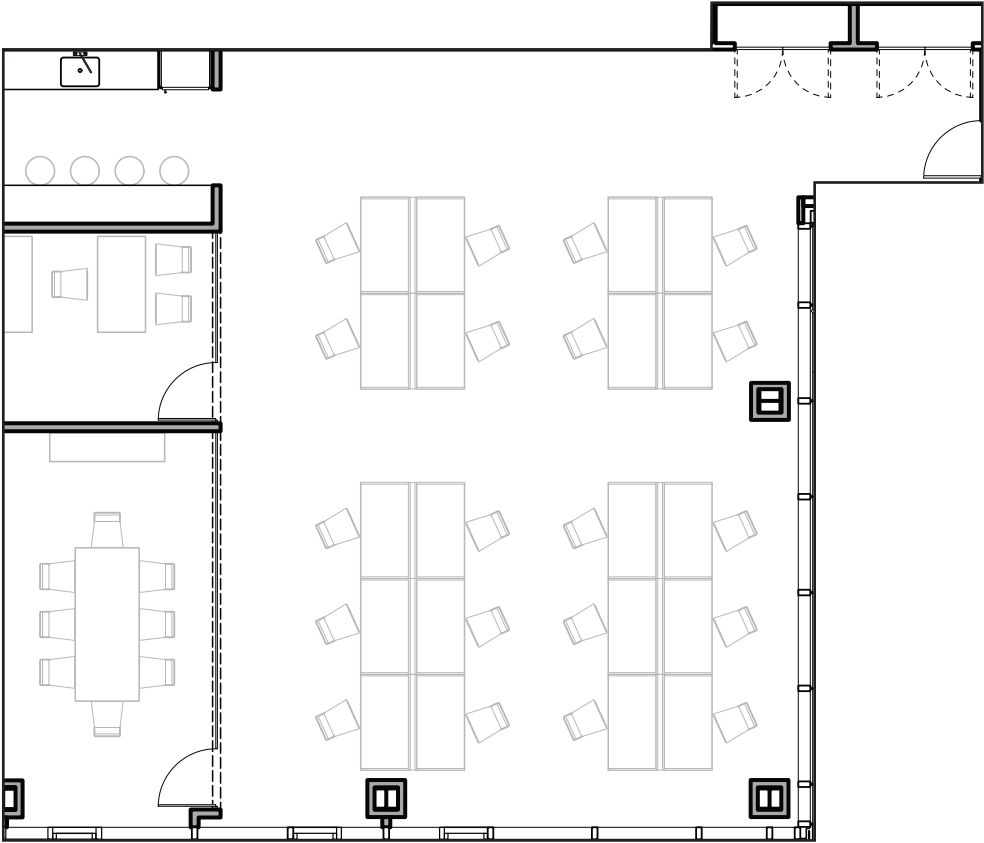

THE REFINERY

at Domino

8TH FLOOR - UNIT 808
2,700 RSF

- Features:**
- One (1) conference room
 - One (1) office
 - Open seating for 20
 - High-end pantry
 - Exposed 12'6" ceilings
 - Closets