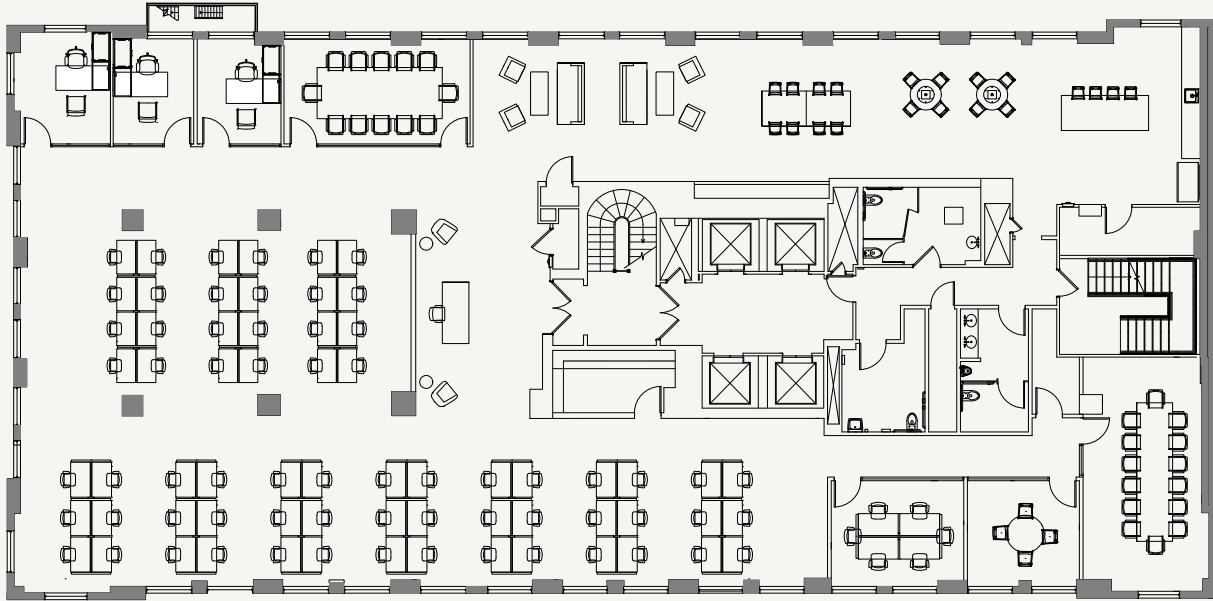

Suite 400

9,198 RSF

115
SANSOME

High end furnishings with collaborative and flexible layouts

- Available Now
- Fully furnished creative floor
- 3 private offices
- 4 conference rooms
- Kitchen/break area
- Exposed ceiling
- IT room
- Storage room
- 66 workstations