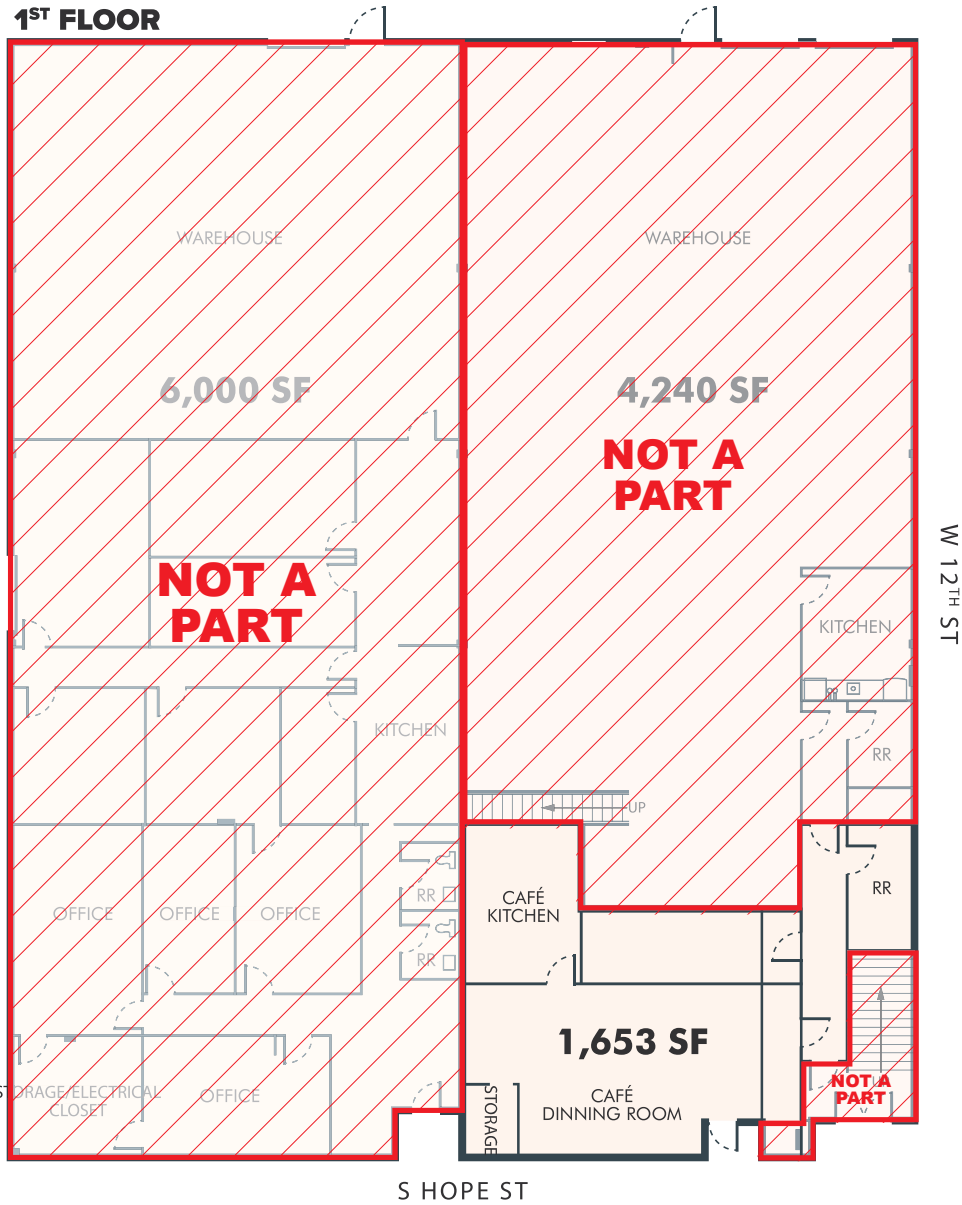

±1,653 SQ. FT. CAFÉ KITCHEN / DINING ROOM IN DTLA

1150 S HOPE STREET | LOS ANGELES, CALIFORNIA 90015

UNIT 1 FLOOR PLAN

NOTE: Drawing not to scale. All measurements and sizes are approximate.