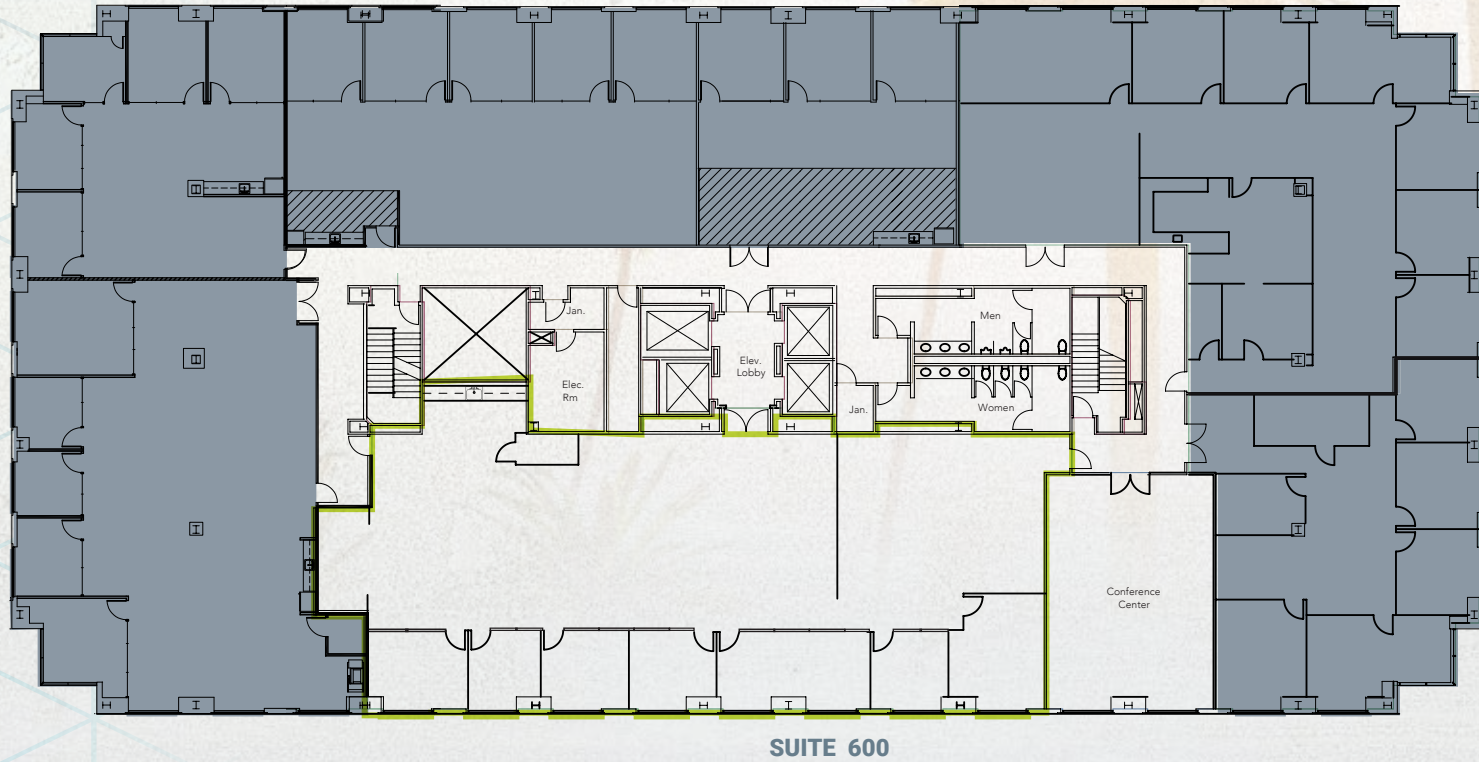

6TH FLOOR PLAN

Suite 600

6,061 SF

■ Open Ceiling ▨ Polished Concrete