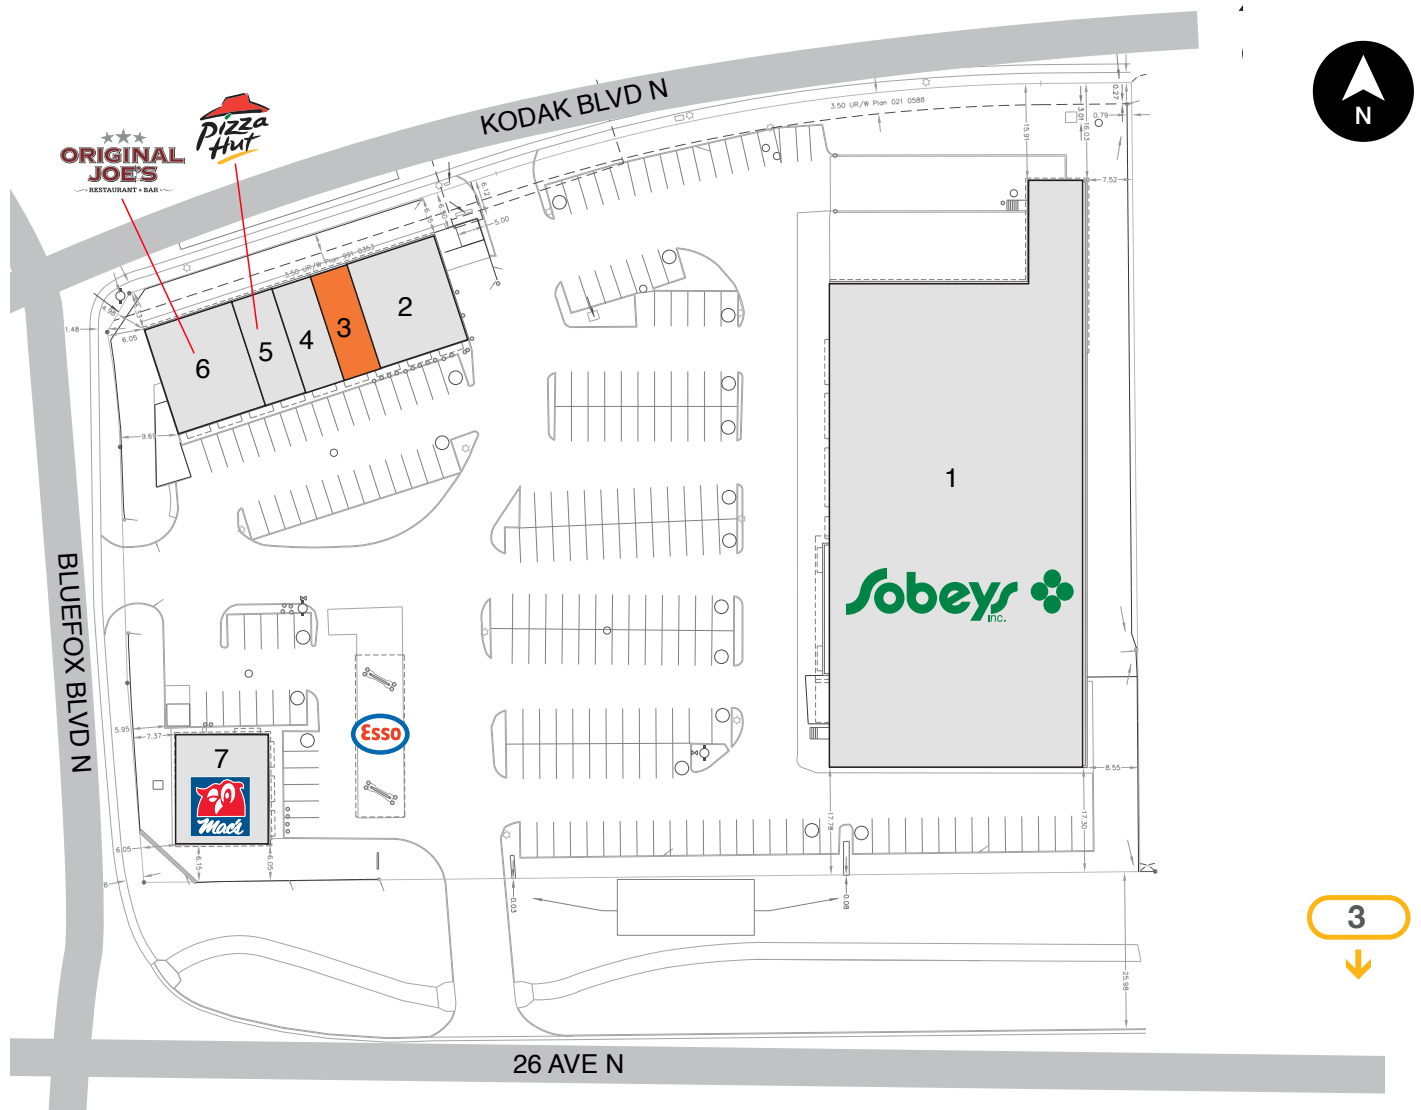

LETHBRIDGE, ALBERTA
SMARTCENTRES LETHBRIDGE UPLANDS
 325 BLUEFOX BOULEVARD N (BLUEFOX BLVD N & 26 AVE N)

53,392 SF CENTRE

■ VACANT

- 1. Sobey's
- 2. Ace Liquor
- 3. Vacant (1,100 sf)
- 4. Sunflower Nails
- 5. Pizza Hut
- 6. Original Joe's
- 7. Mac's

*Vacancy SF noted are estimates